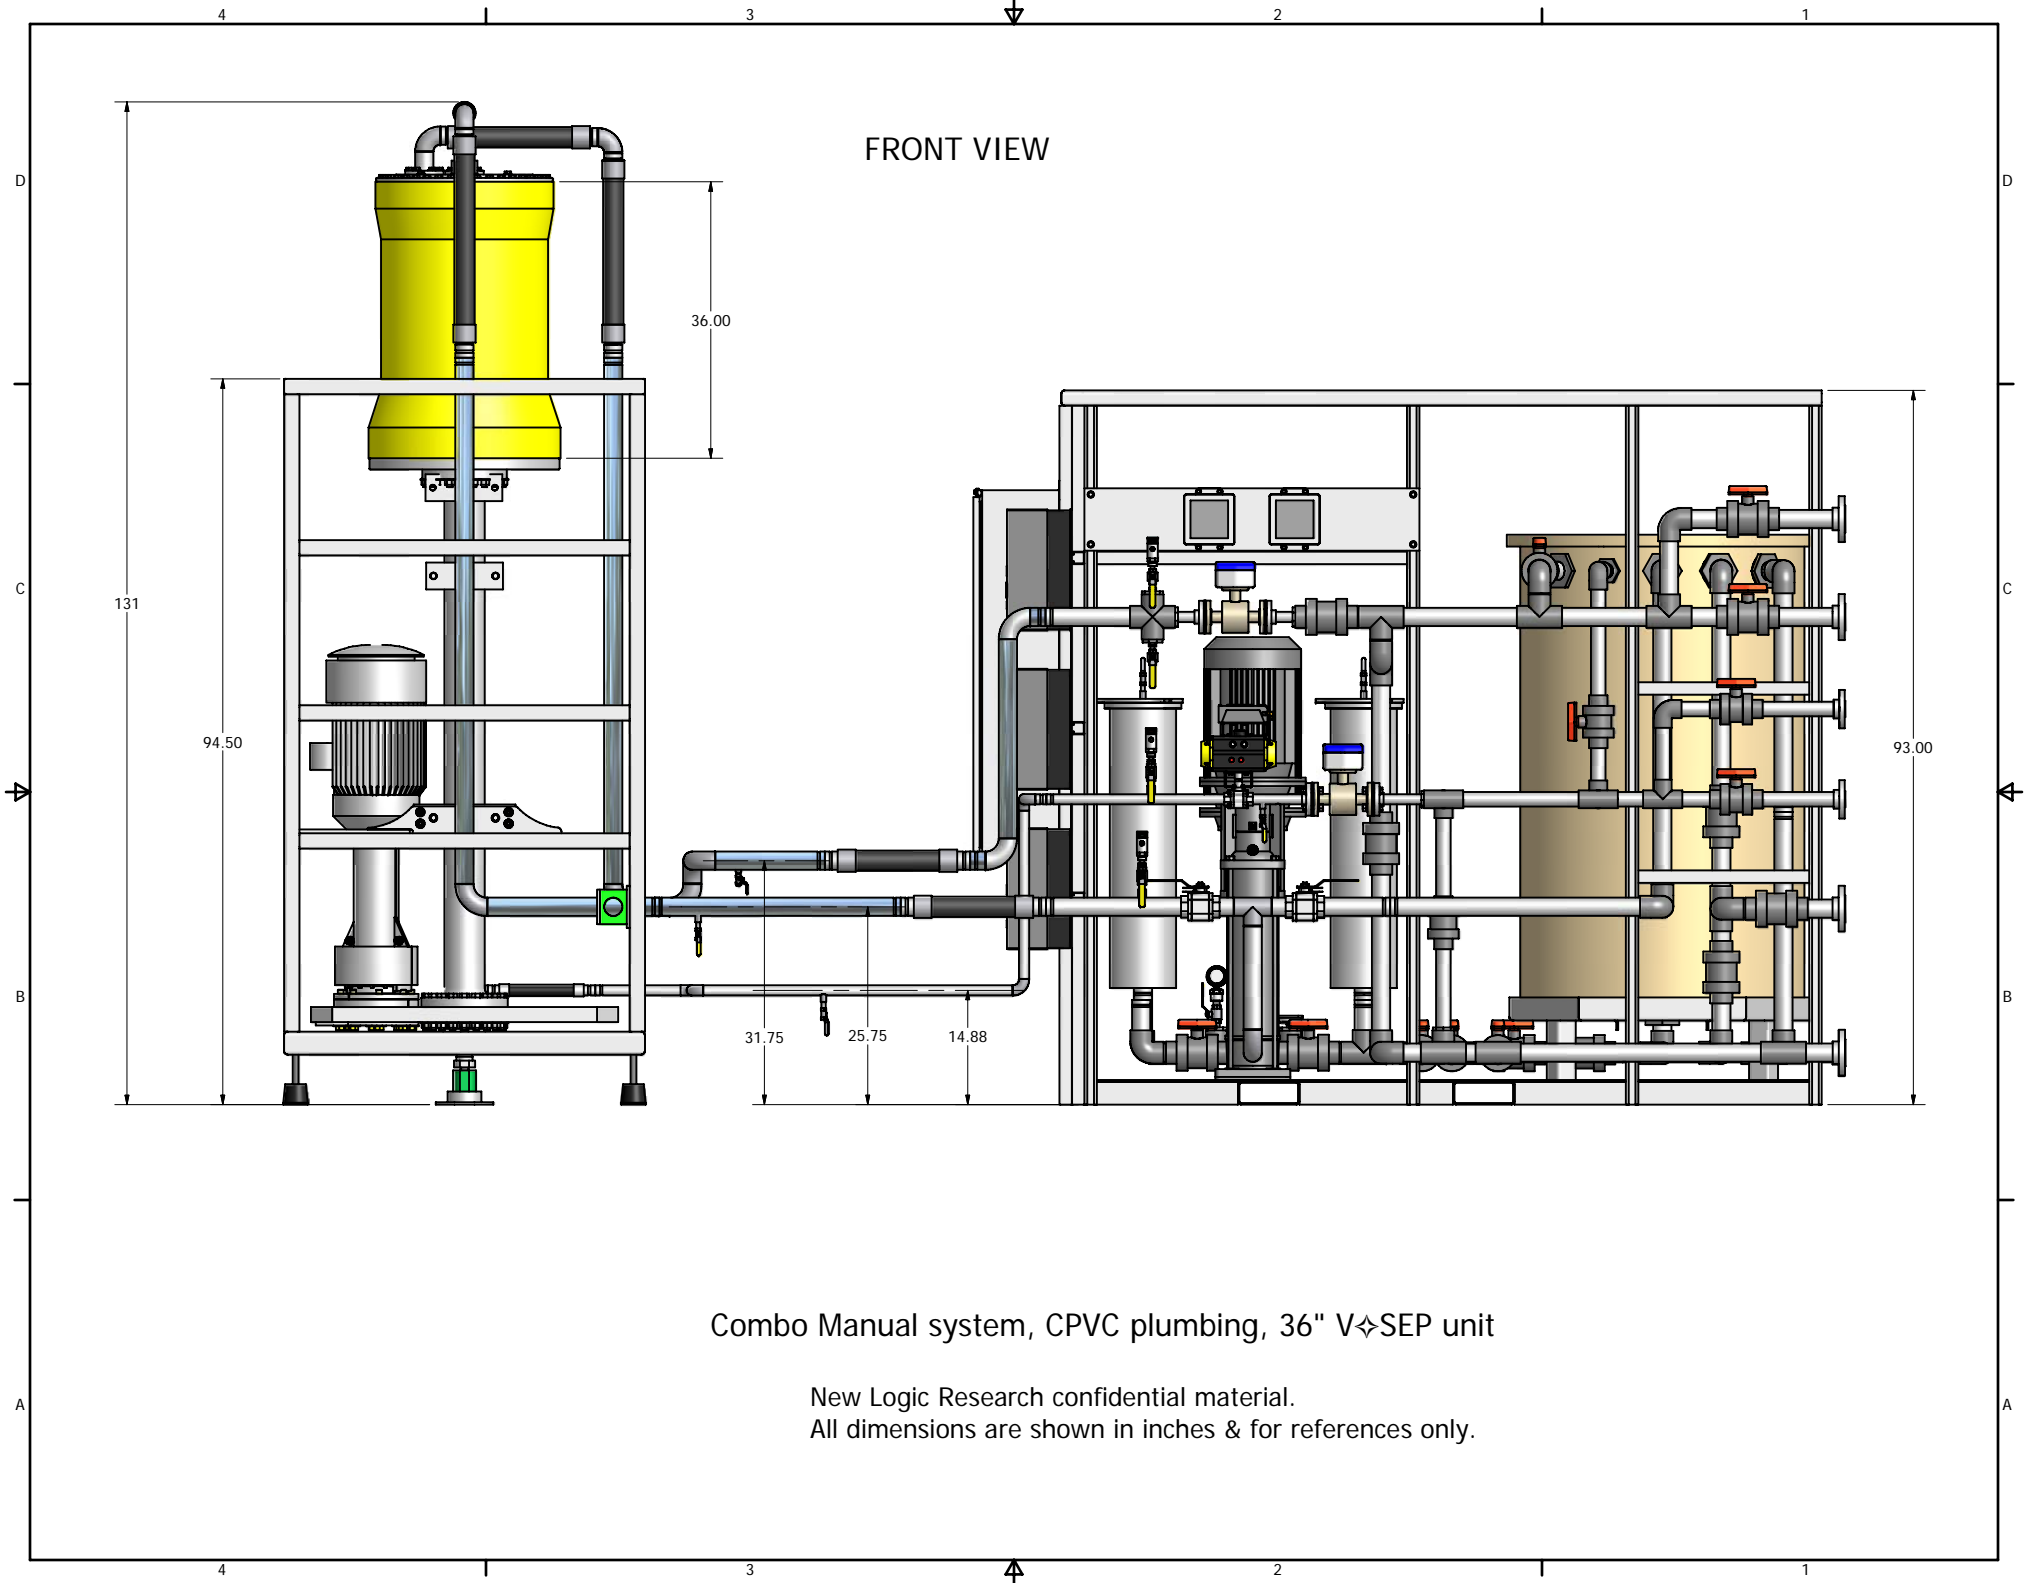

ISO VIEW

Combo Manual system, CPVC plumbing, 36" VSEP unit

New Logic Research confidential material.  
All dimensions are shown in inches & for references only.

D  
C  
B  
A

D  
C  
B  
A

TOP VIEW

Approximate weight of VSEP unit with filter pack - 4000 lbs.  
Approximate weight of Manual Combo Skid - 3420 lbs

Combo Manual system, CPVC plumbing, 36" VSEP unit

New Logic Research confidential material.  
All dimensions are shown in inches & for references only.