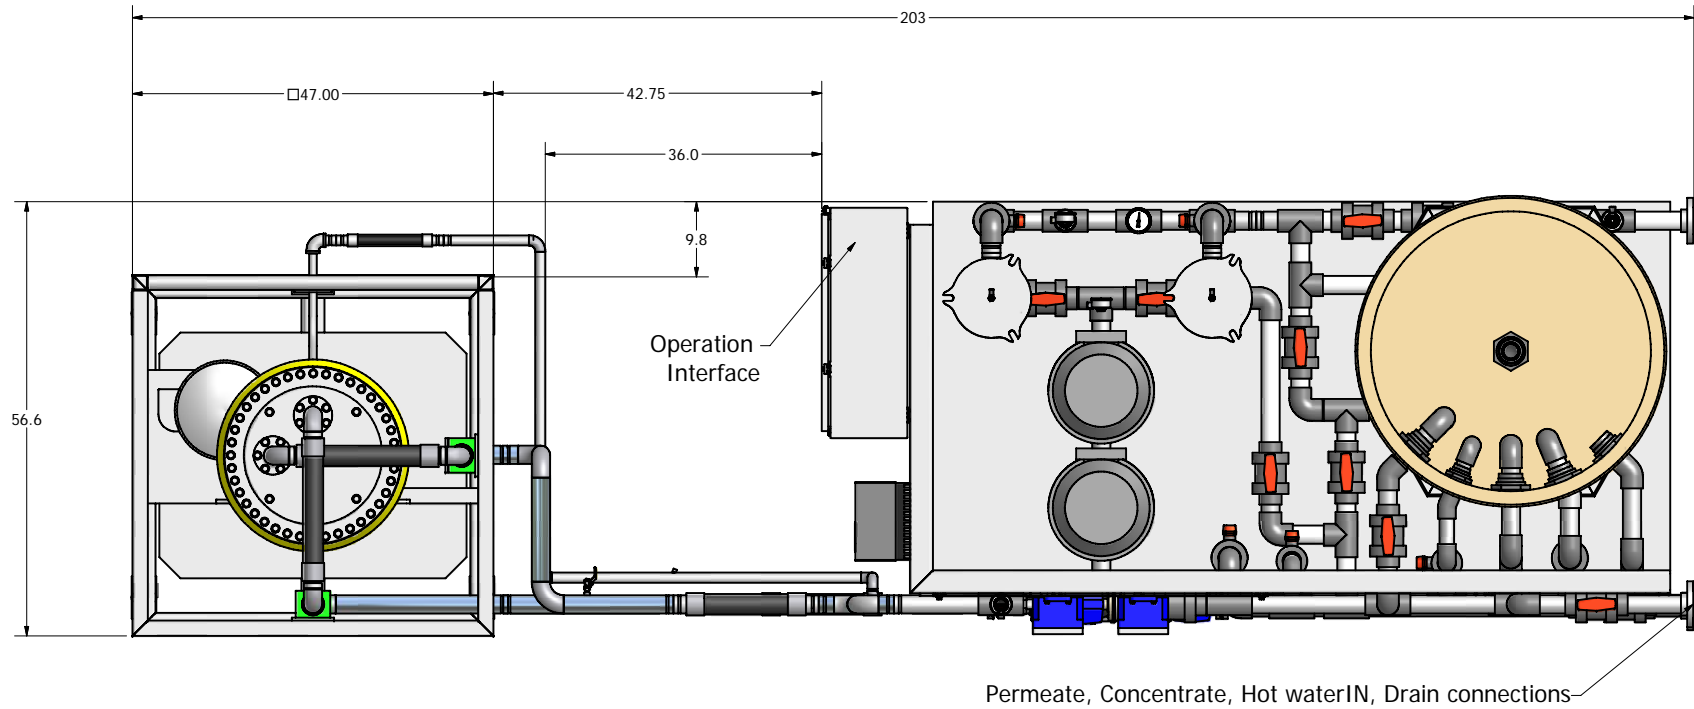

ISO VIEW

Combo Manual system, CPVC plumbing, 36" VSEP unit

New Logic Research confidential material.  
All dimensions are shown in inches & for references only.

D  
C  
B  
A

D  
C  
B  
A

TOP VIEW

Approximate weight of VSEP unit with filter pack - 4000 lbs.  
Approximate weight of Manual Combo Skid - 3420 lbs

Combo Manual system, CPVC plumbing, 36" VSEP unit

New Logic Research confidential material.  
All dimensions are shown in inches & for references only.