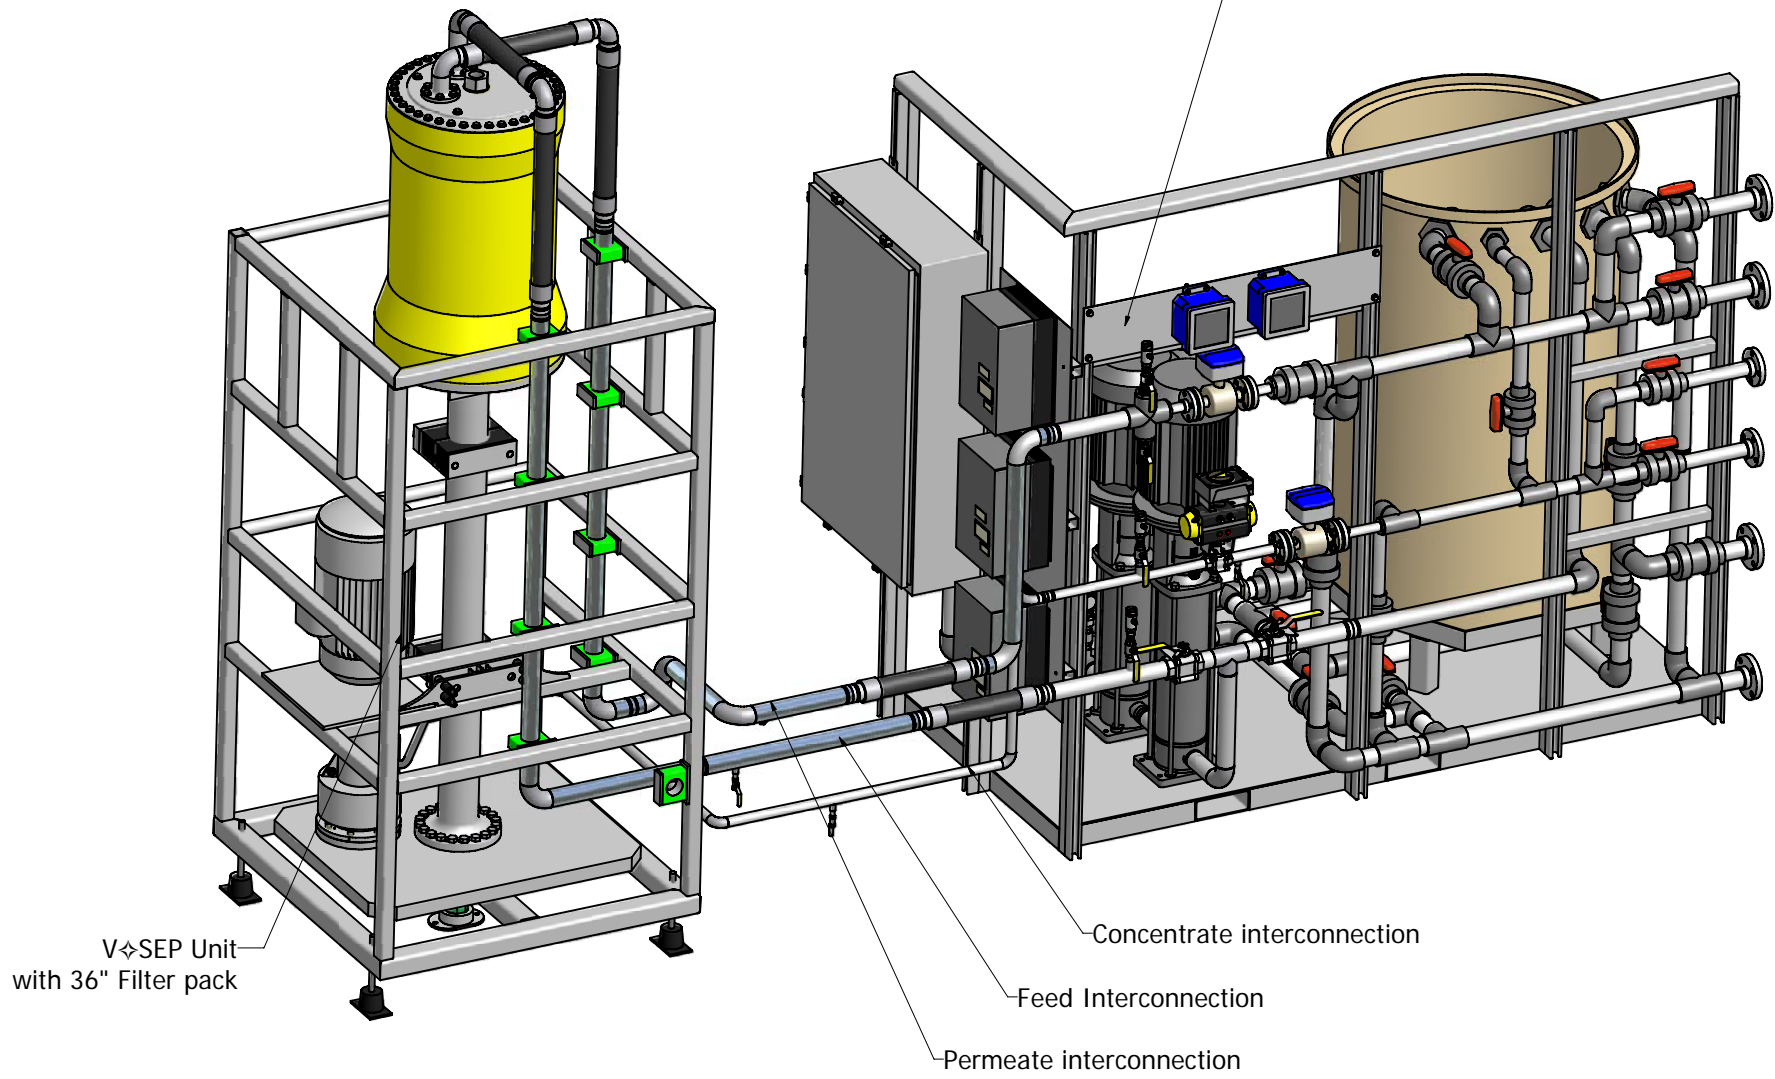

ISO VIEW

Combo Manual system, CPVC plumbing, 36" VSEP unit

New Logic Research confidential material.  
All dimensions are shown in inches & for references only.

D  
C  
B  
A

D  
C  
B  
A

TOP VIEW

Approximate weight of VSEP unit with filter pack - 4000 lbs.  
Approximate weight of Manual Combo Skid - 3420 lbs

Combo Manual system, CPVC plumbing, 36" VSEP unit

New Logic Research confidential material.  
All dimensions are shown in inches & for references only.