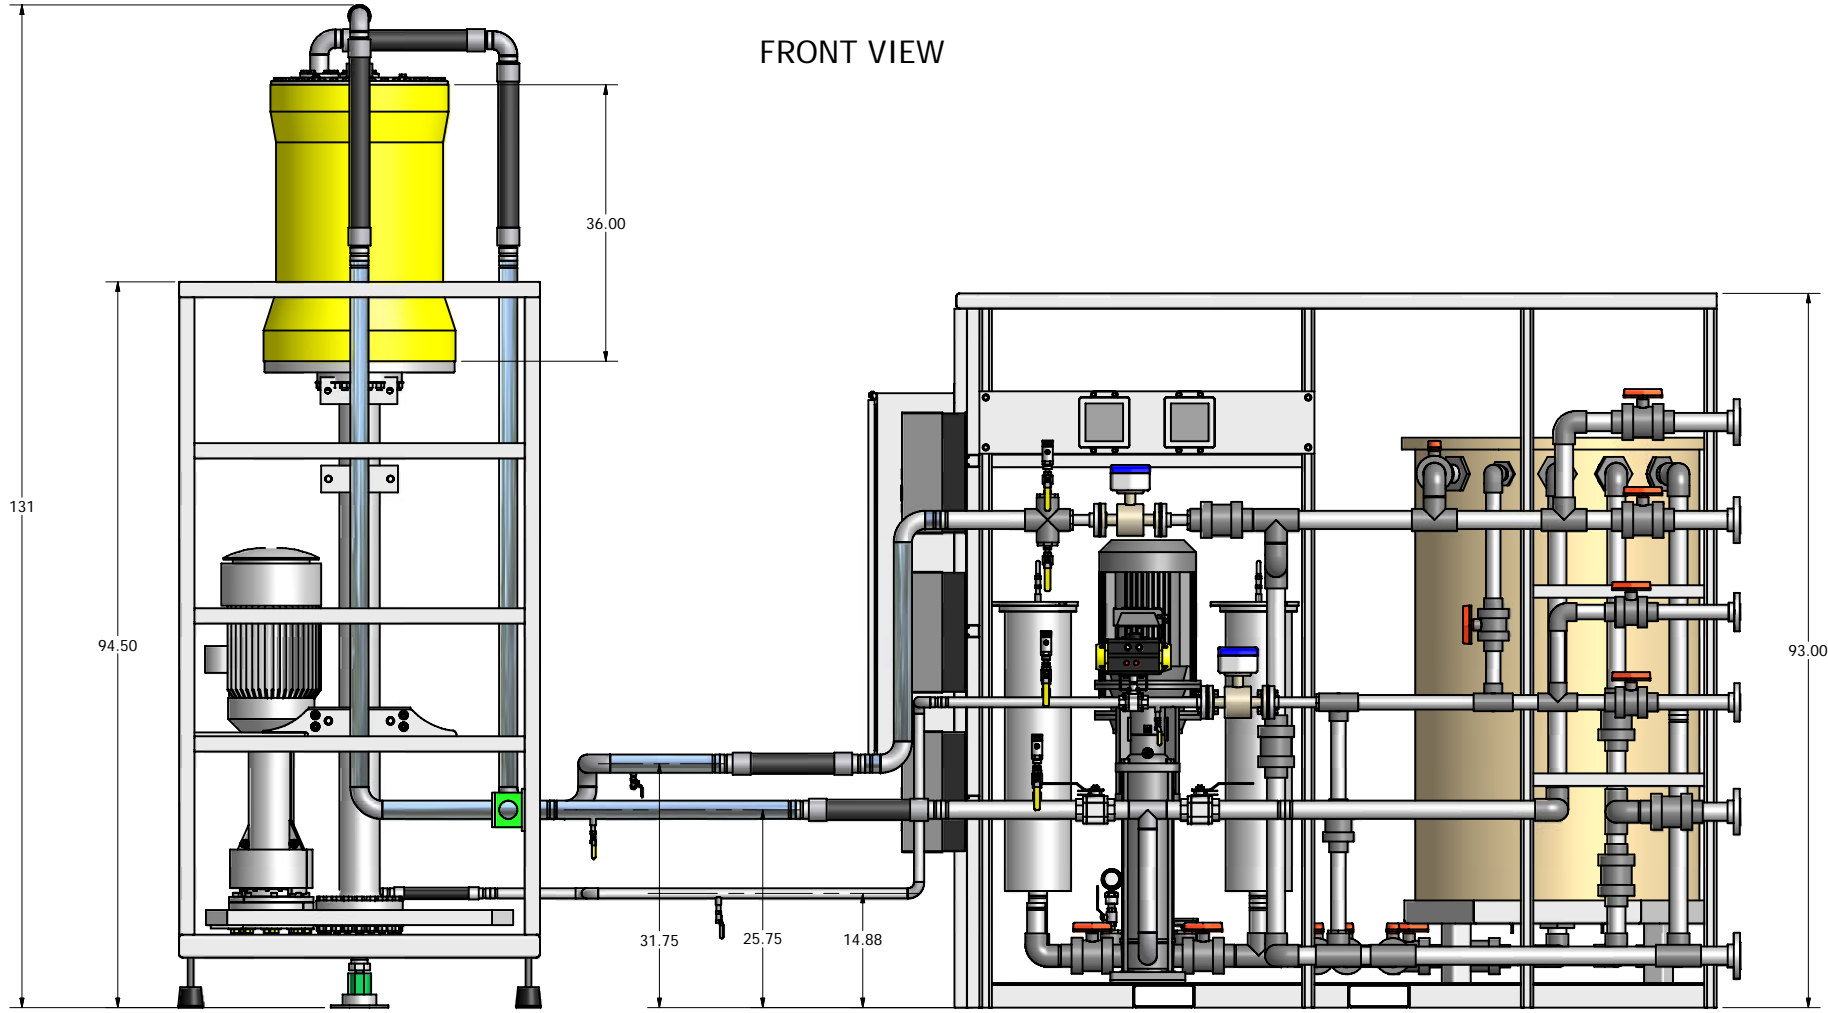

ISO VIEW

Combo Manual system, CPVC plumbing, 36" VSEP unit

New Logic Research confidential material.  
All dimensions are shown in inches & for references only.

D  
C  
B  
A

D  
C  
B  
A

TOP VIEW

Approximate weight of VSEP unit with filter pack - 4000 lbs.  
Approximate weight of Manual Combo Skid - 3420 lbs

Combo Manual system, CPVC plumbing, 36" VSEP unit

New Logic Research confidential material.  
All dimensions are shown in inches & for references only.