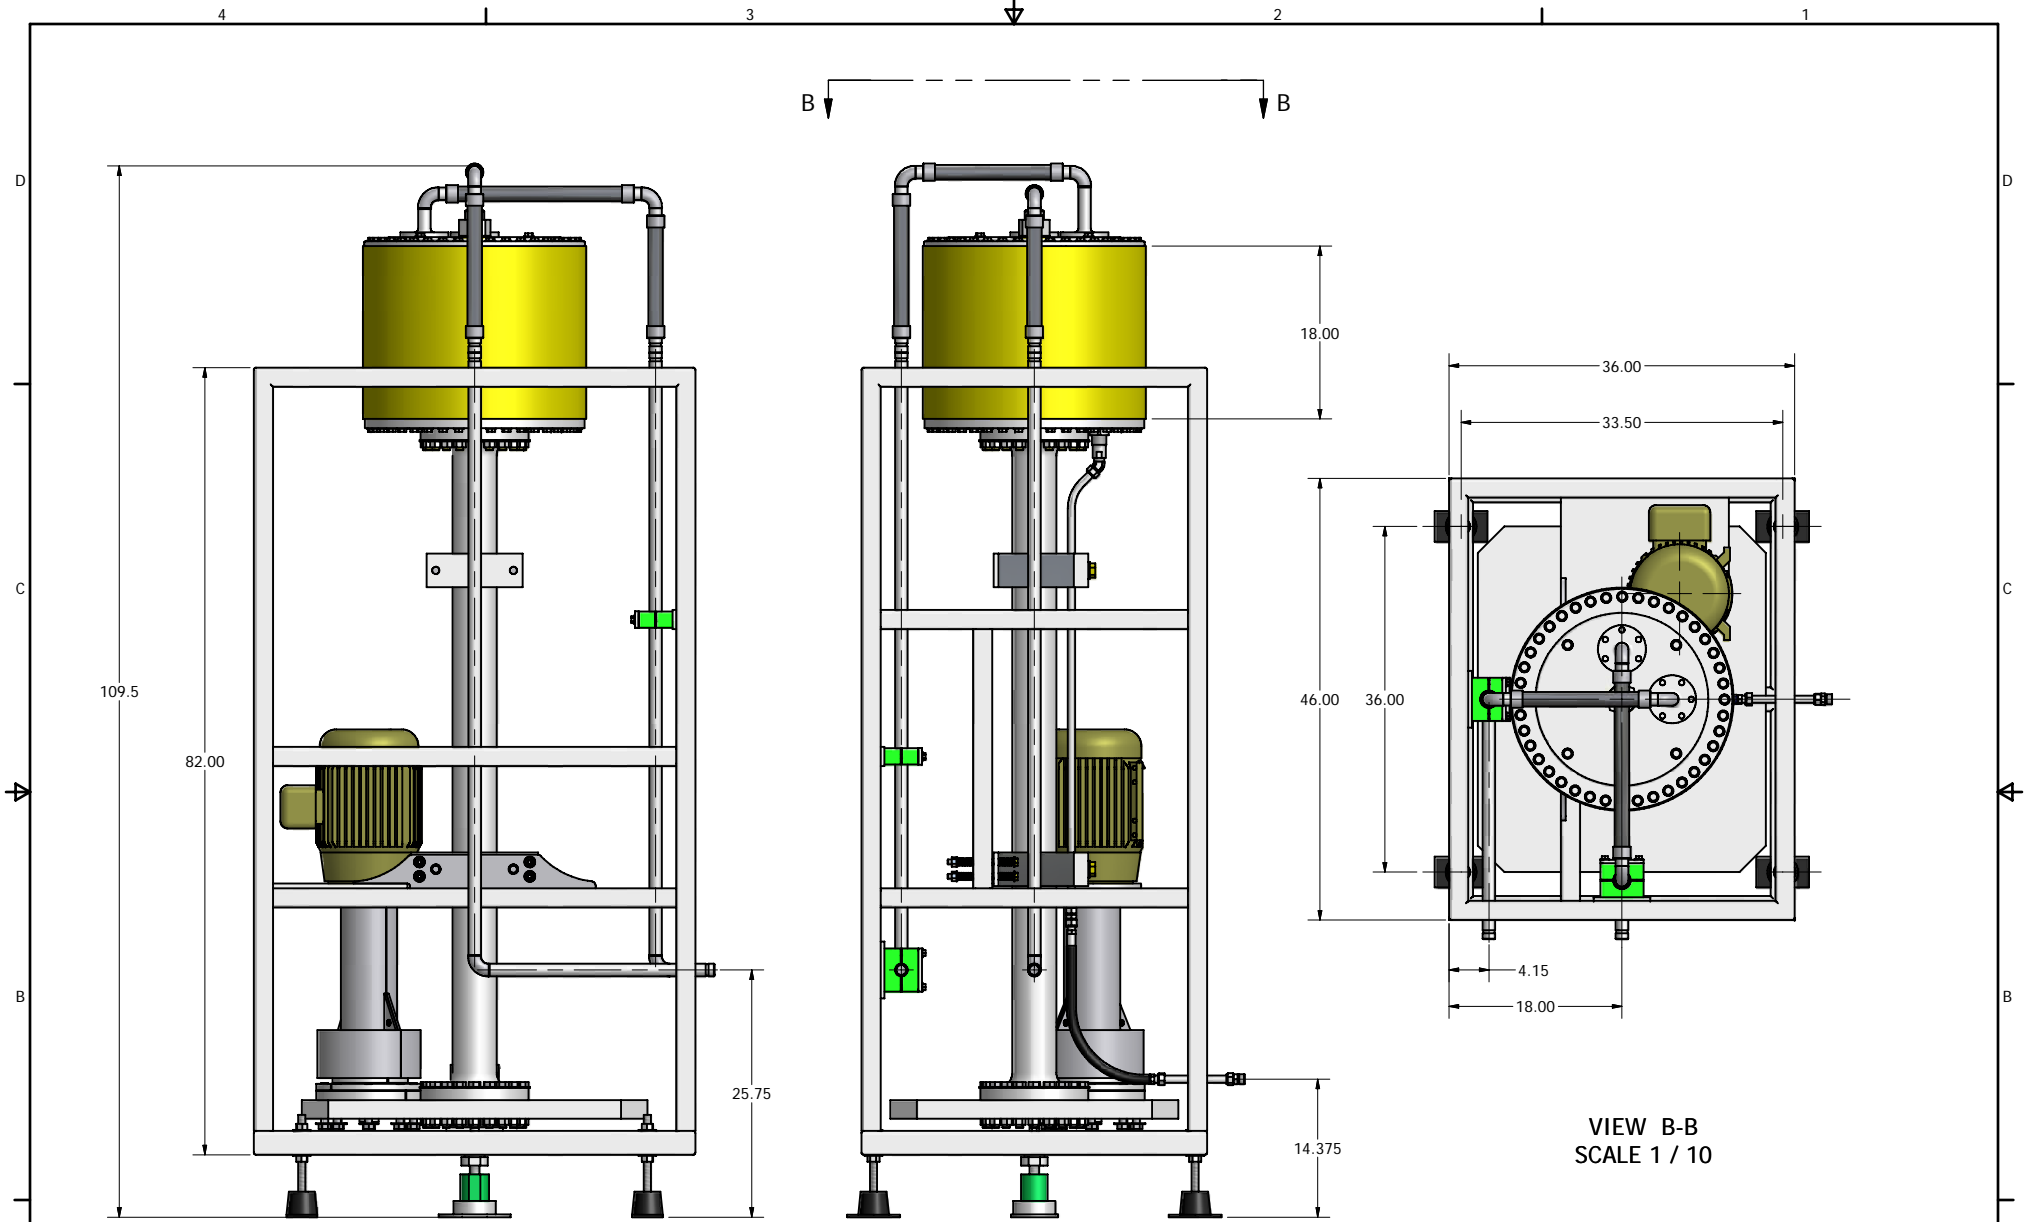

Permeate plumbing

18" Filter pack

Drive system

Feed plumbing

Frame

Concentrate plumbing

18" VSEP unit

New Logic Research confidential material
All dimensions are shown in inches & for references only.

VIEW B-B
SCALE 1 / 10

18" VSEP unit

New Logic Research confidential material
All dimensions are shown in inches & for references only.