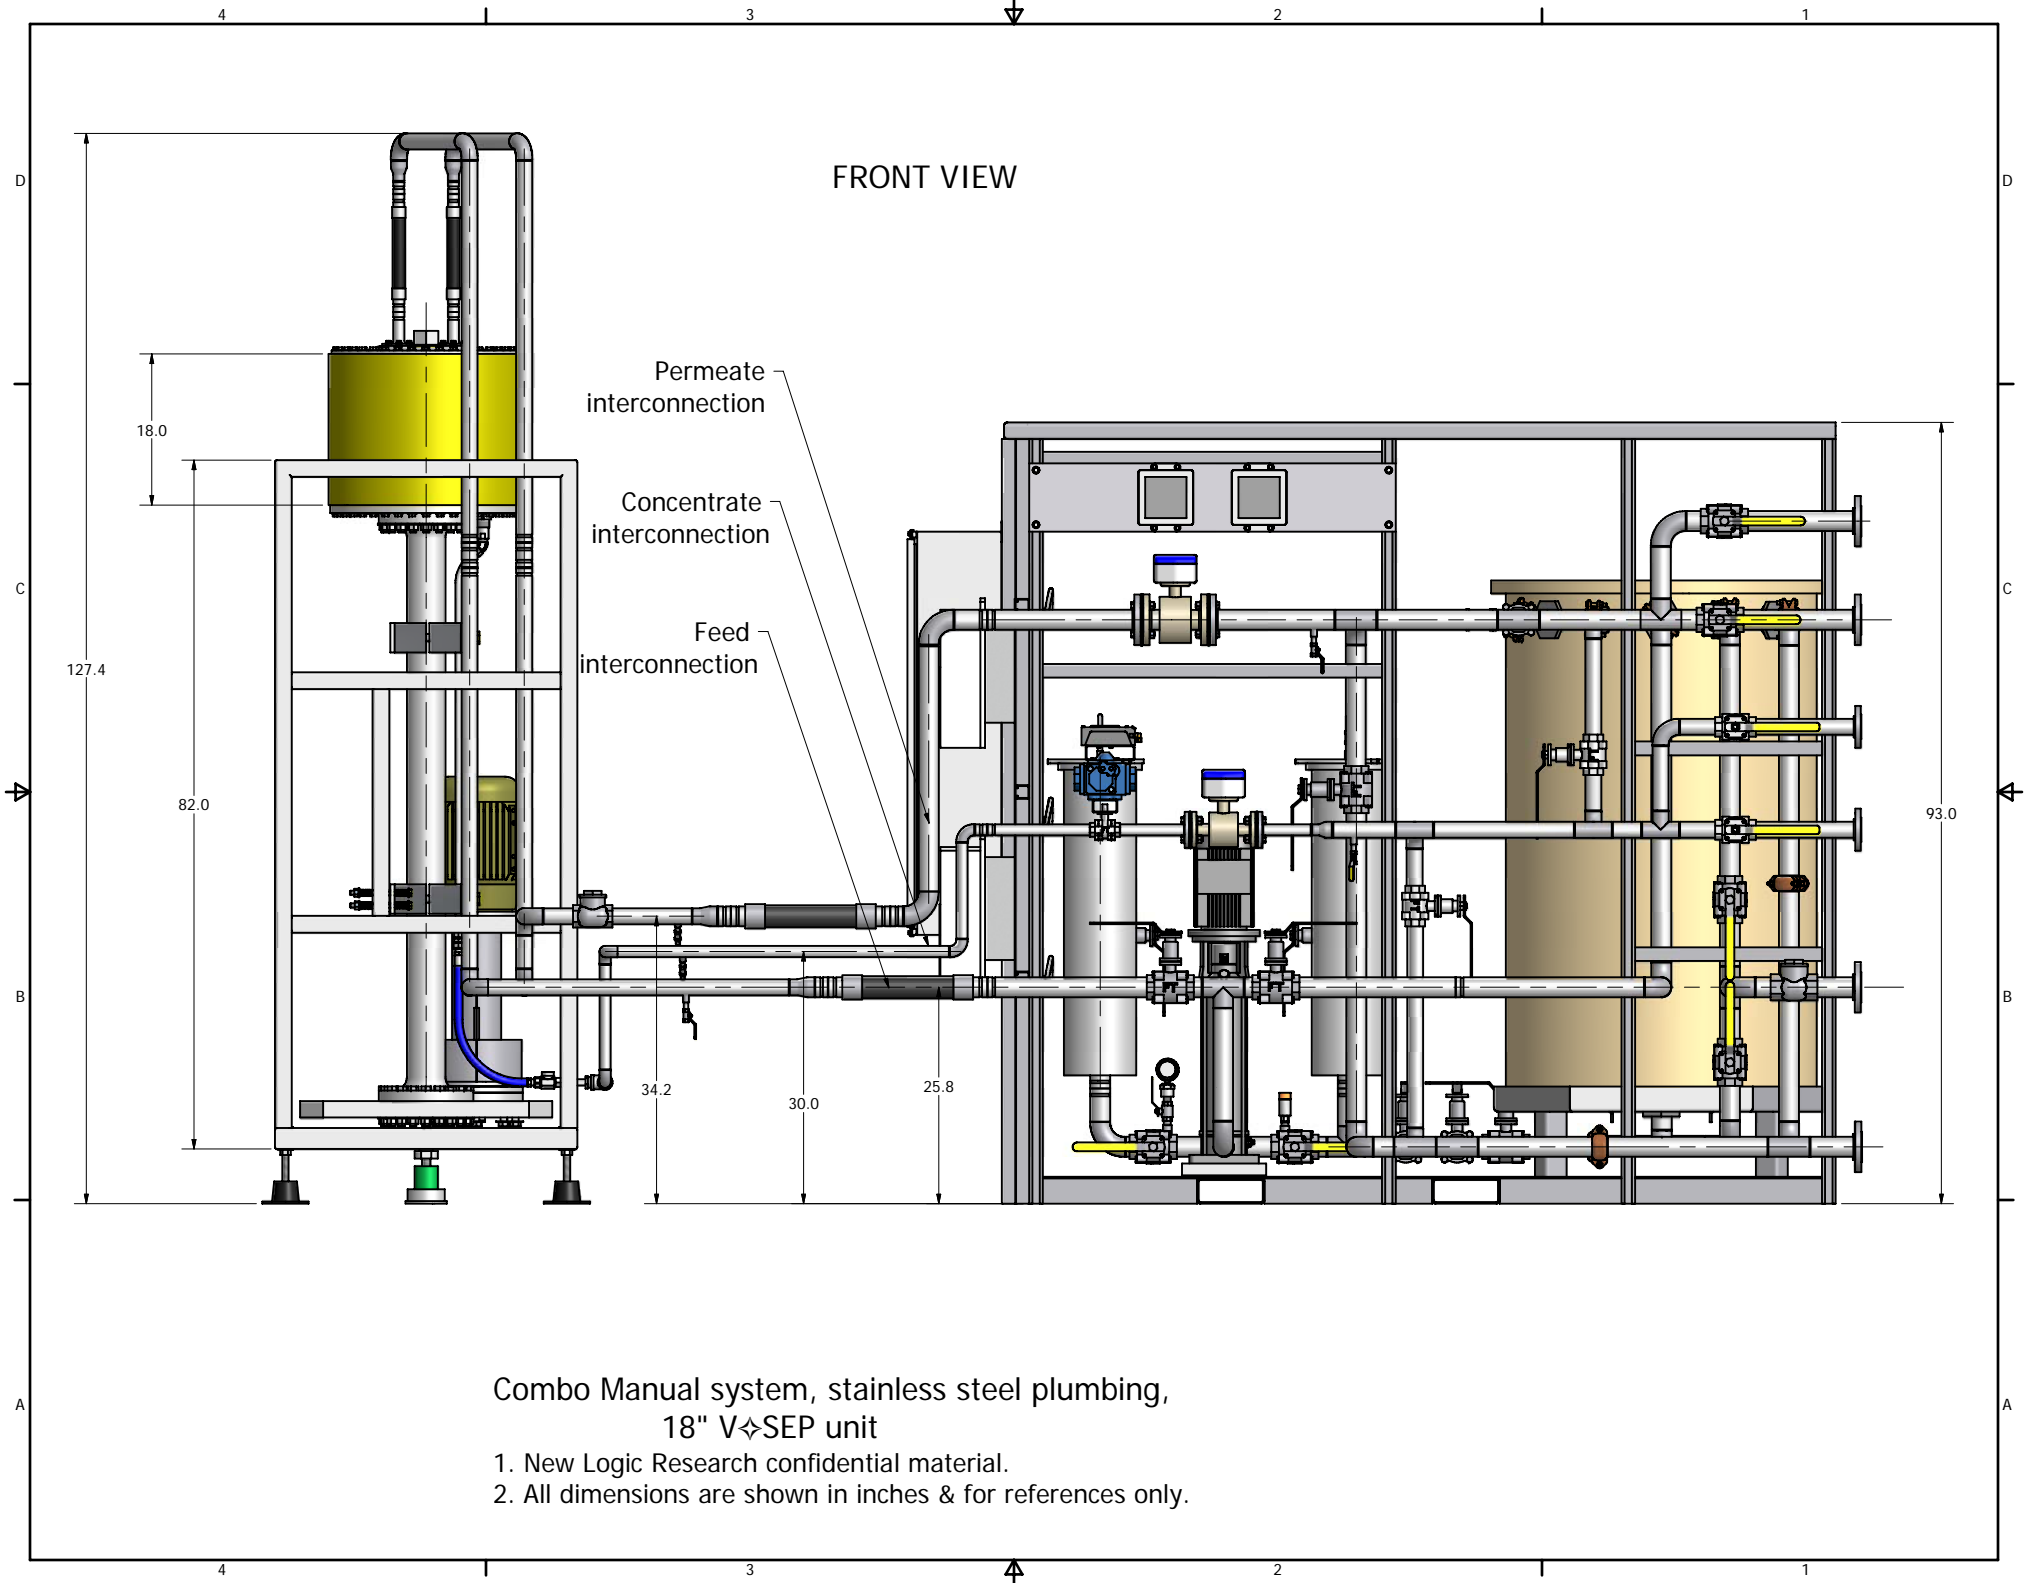

ISO VIEW

V \diamond SEP Unit with 18" Filter Pack
i-003
Approximate weight - 3000 lbs

Combo Pump Skid
Approximate weight - 3500 lbs

Combo Manual system, stainless steel plumbing,
18" V \diamond SEP unit

1. New Logic Research confidential material.
2. All dimensions are shown in inches & for references only.

TOP VIEW

Combo Manual system, stainless steel plumbing,
18" V \diamond SEP unit

1. New Logic Research confidential material.
2. All dimensions are shown in inches & for references only.