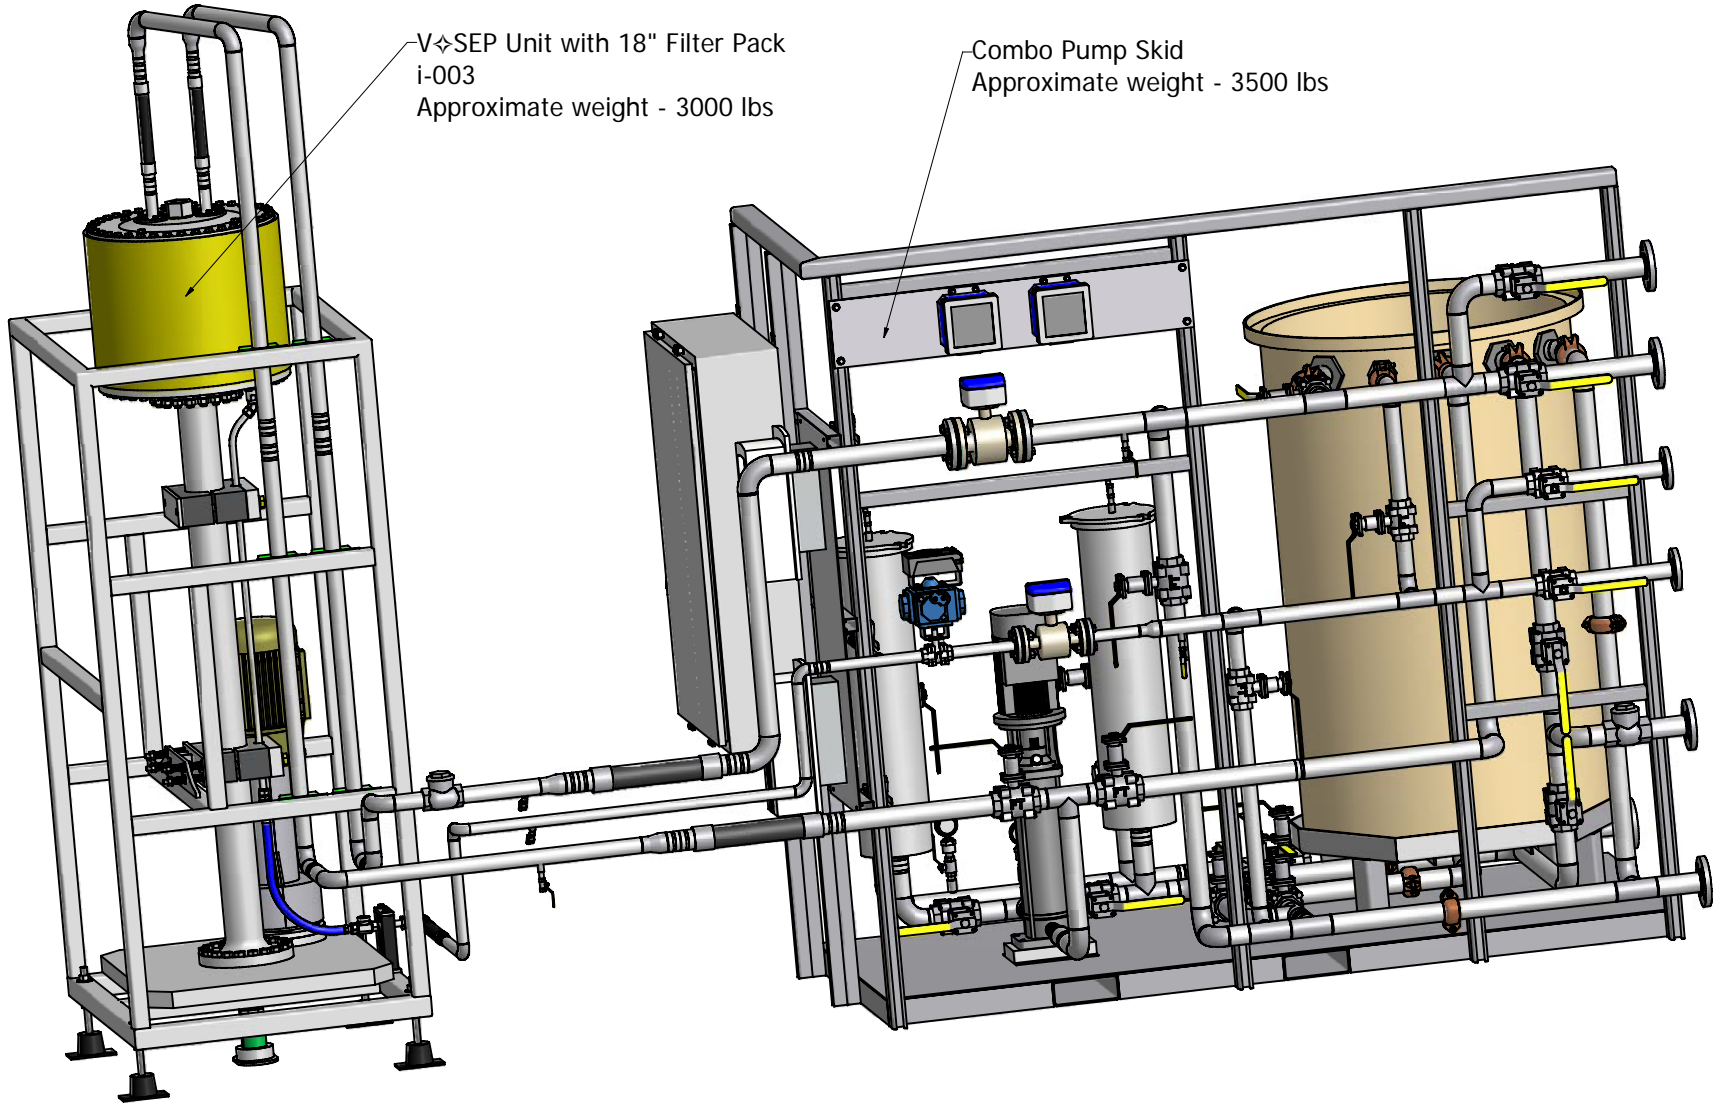

ISO VIEW

V \diamond SEP Unit with 18" Filter Pack
i-003
Approximate weight - 3000 lbs

Combo Pump Skid
Approximate weight - 3500 lbs

Combo Manual system, stainless steel plumbing,
18" V \diamond SEP unit

1. New Logic Research confidential material.
2. All dimensions are shown in inches & for references only.

TOP VIEW

Combo Manual system, stainless steel plumbing,
18" V \diamond SEP unit

1. New Logic Research confidential material.
2. All dimensions are shown in inches & for references only.