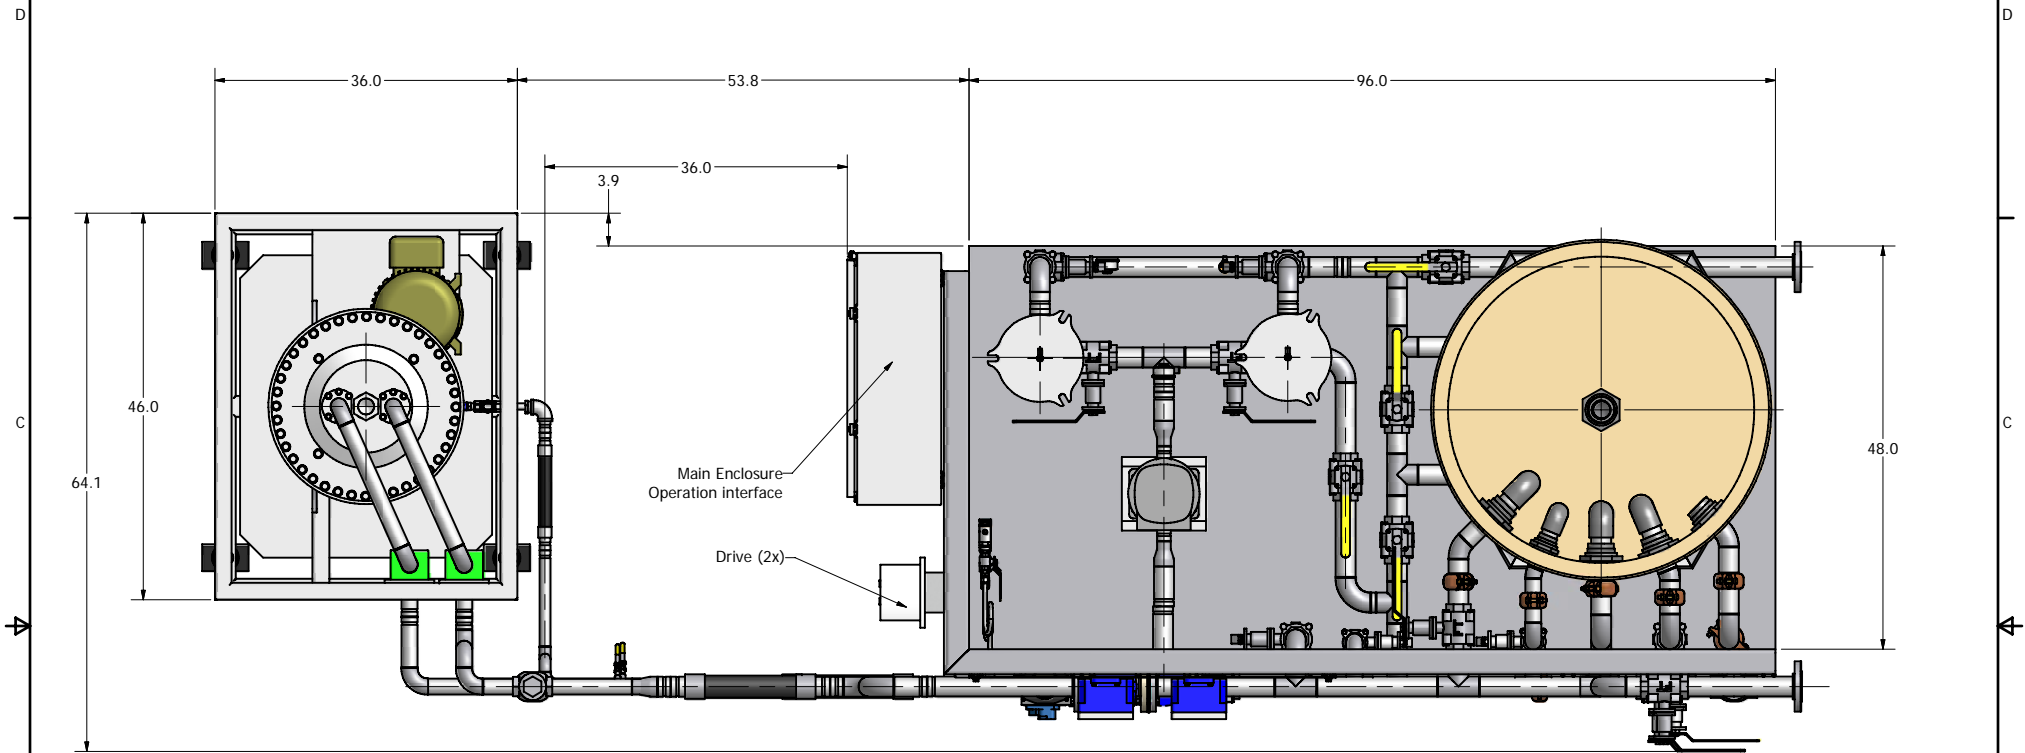

ISO VIEW

V \diamond SEP Unit with 18" Filter Pack
i-003
Approximate weight - 3000 lbs

Combo Pump Skid
Approximate weight - 3500 lbs

Combo Manual system, stainless steel plumbing,
18" V \diamond SEP unit

1. New Logic Research confidential material.
2. All dimensions are shown in inches & for references only.

TOP VIEW

Combo Manual system, stainless steel plumbing,
18" V \diamond SEP unit

1. New Logic Research confidential material.
2. All dimensions are shown in inches & for references only.