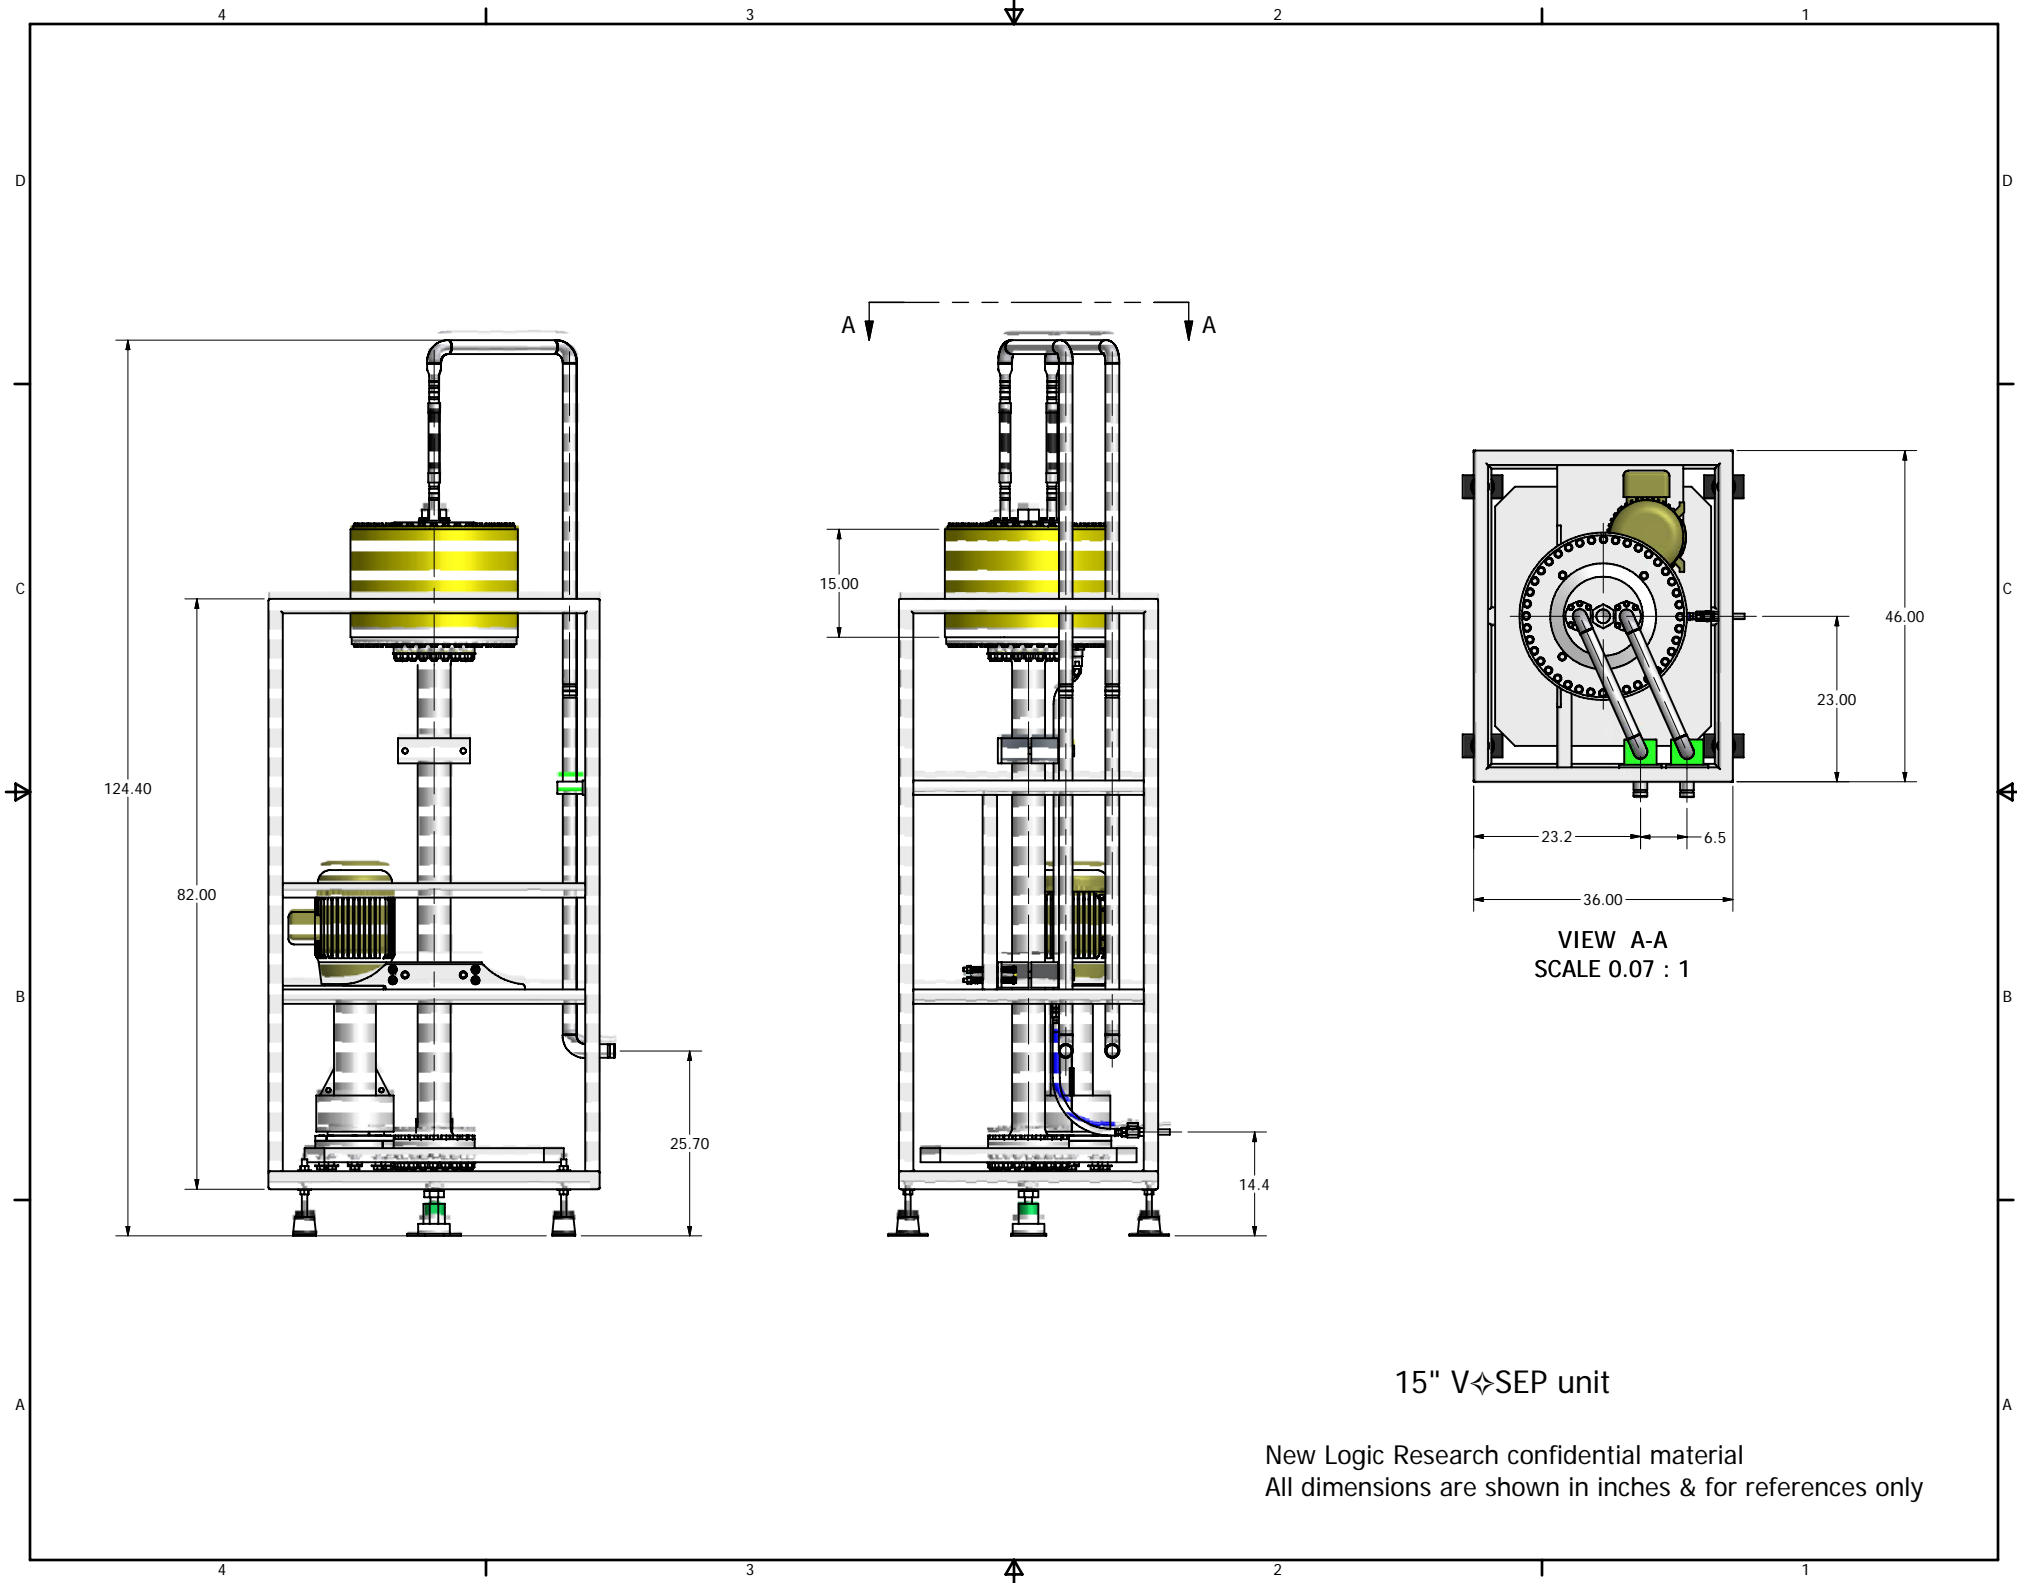

New Logic Research confidential material  
All dimensions are shown in inches & for references only

15" V $\diamond$ SEP unit

New Logic Research confidential material  
 All dimensions are shown in inches & for references only