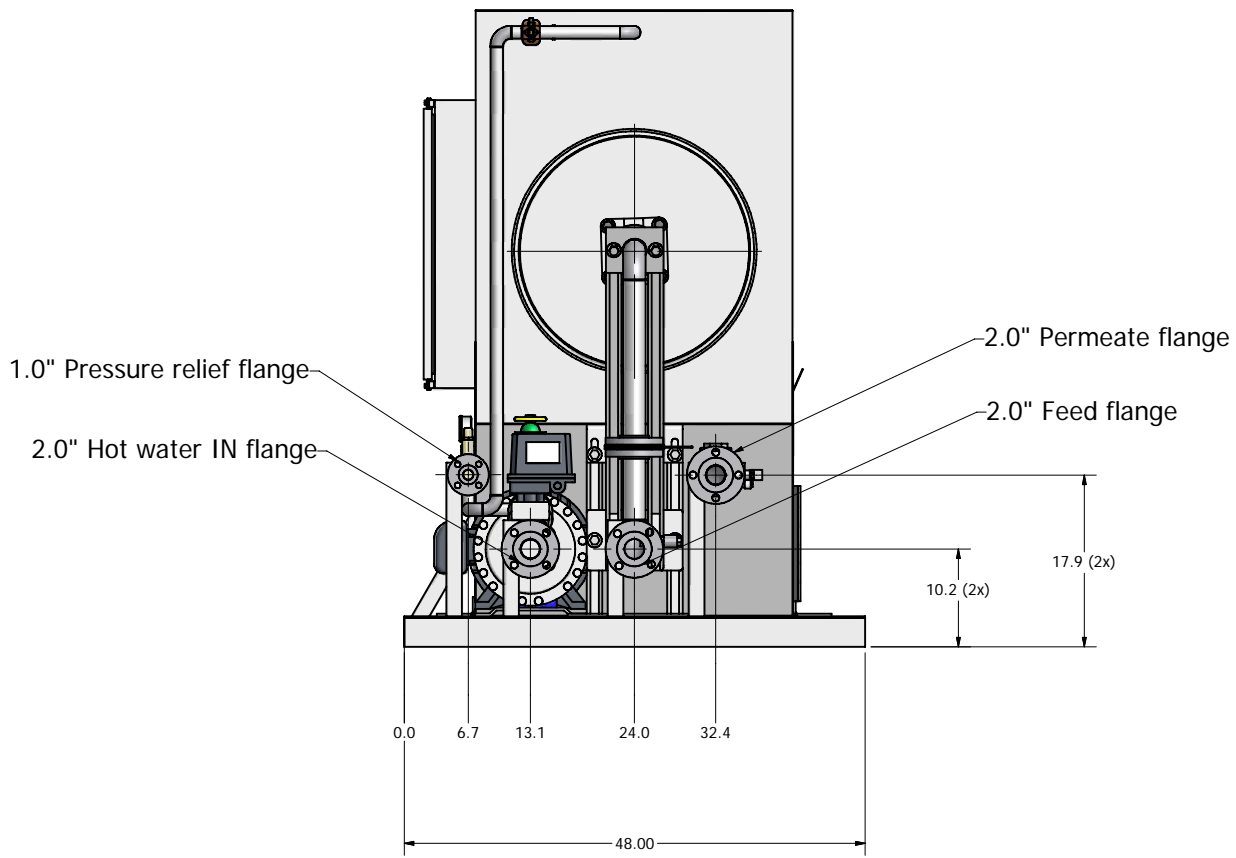

Hot water IN line

Structure assembly

Filter assembly

Sew-Eurodrive

Feed line

Acrylic window
Rubber gasket
Screw 1/4-20 x 1.0" (22x)
Flat washer 1/4 (22x)

Base assembly

Permeate line

Roto SEP unit

New Logic Research confidential material.
All dimensions are shown in inches & for references only.

New Logic Research confidential material.
 All dimensions are shown in inches & for references only.

Roto ⚡ SEP unit

New Logic Research confidential material.
 All dimensions are shown in inches & for references only.

Roto \diamond SEP unit

New Logic Research confidential material.
 All dimensions are shown in inches & for references only.