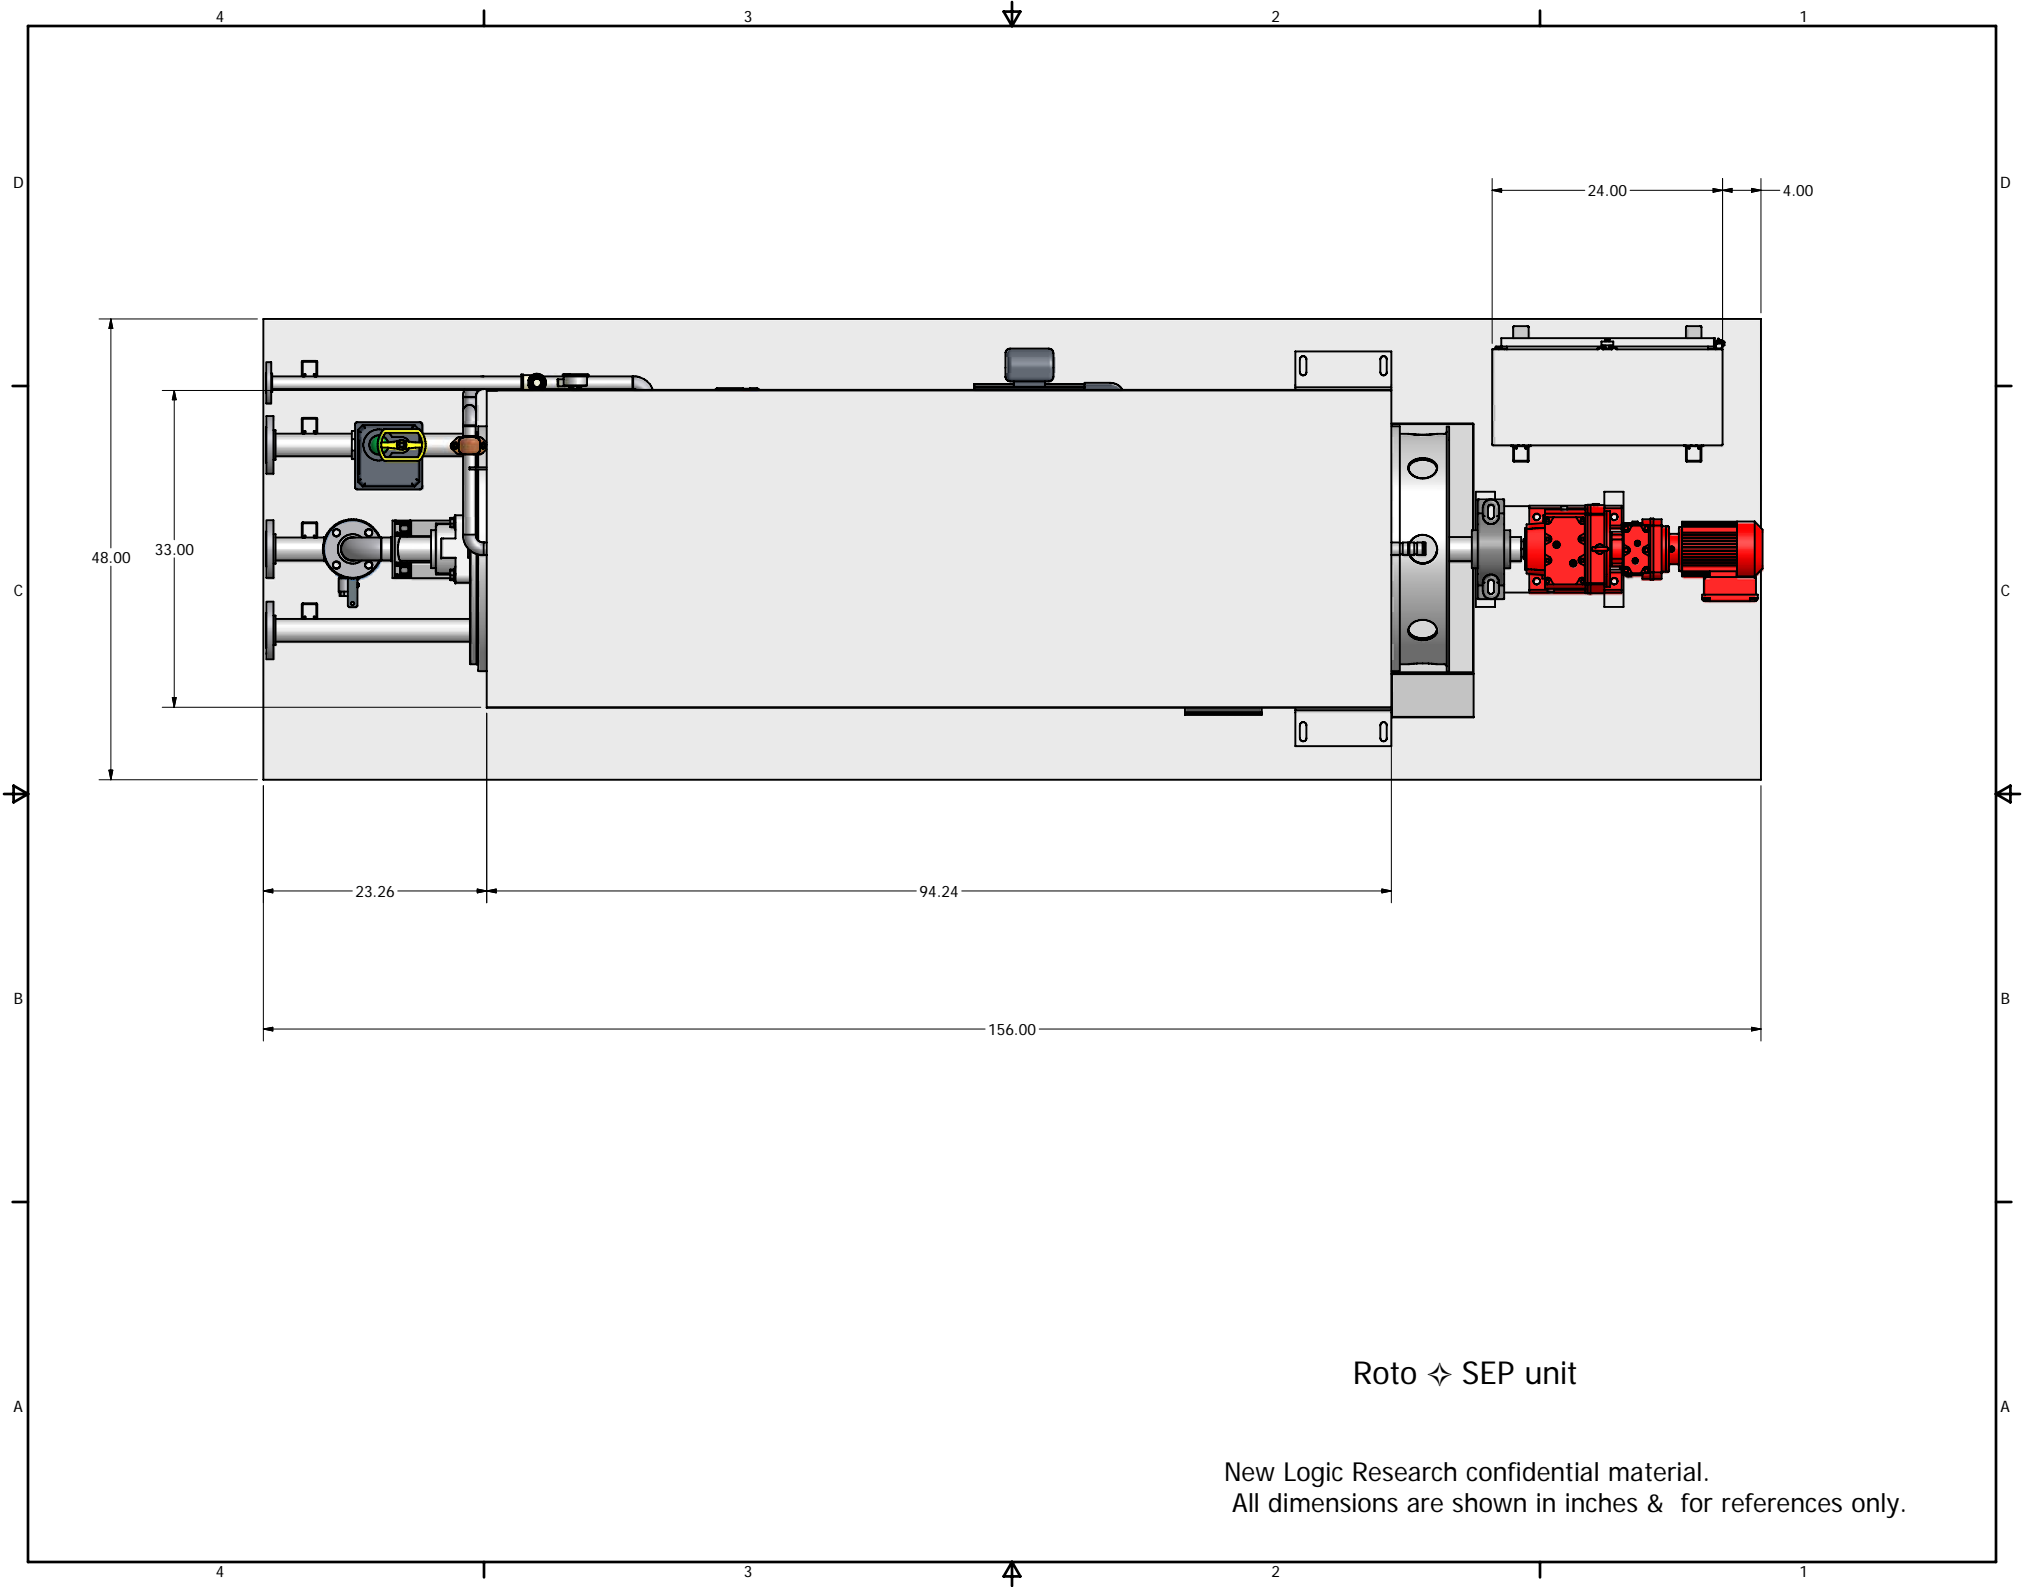

Hot water IN line

Structure assembly

Filter assembly

Sew-Eurodrive

Feed line

Acrylic window
Rubber gasket
Screw 1/4-20 x 1.0" (22x)
Flat washer 1/4 (22x)

Base assembly

Permeate line

Roto SEP unit

New Logic Research confidential material.
All dimensions are shown in inches & for references only.

New Logic Research confidential material.
 All dimensions are shown in inches & for references only.

Roto ⚡ SEP unit

New Logic Research confidential material.
 All dimensions are shown in inches & for references only.

Roto \diamond SEP unit

New Logic Research confidential material.
 All dimensions are shown in inches & for references only.