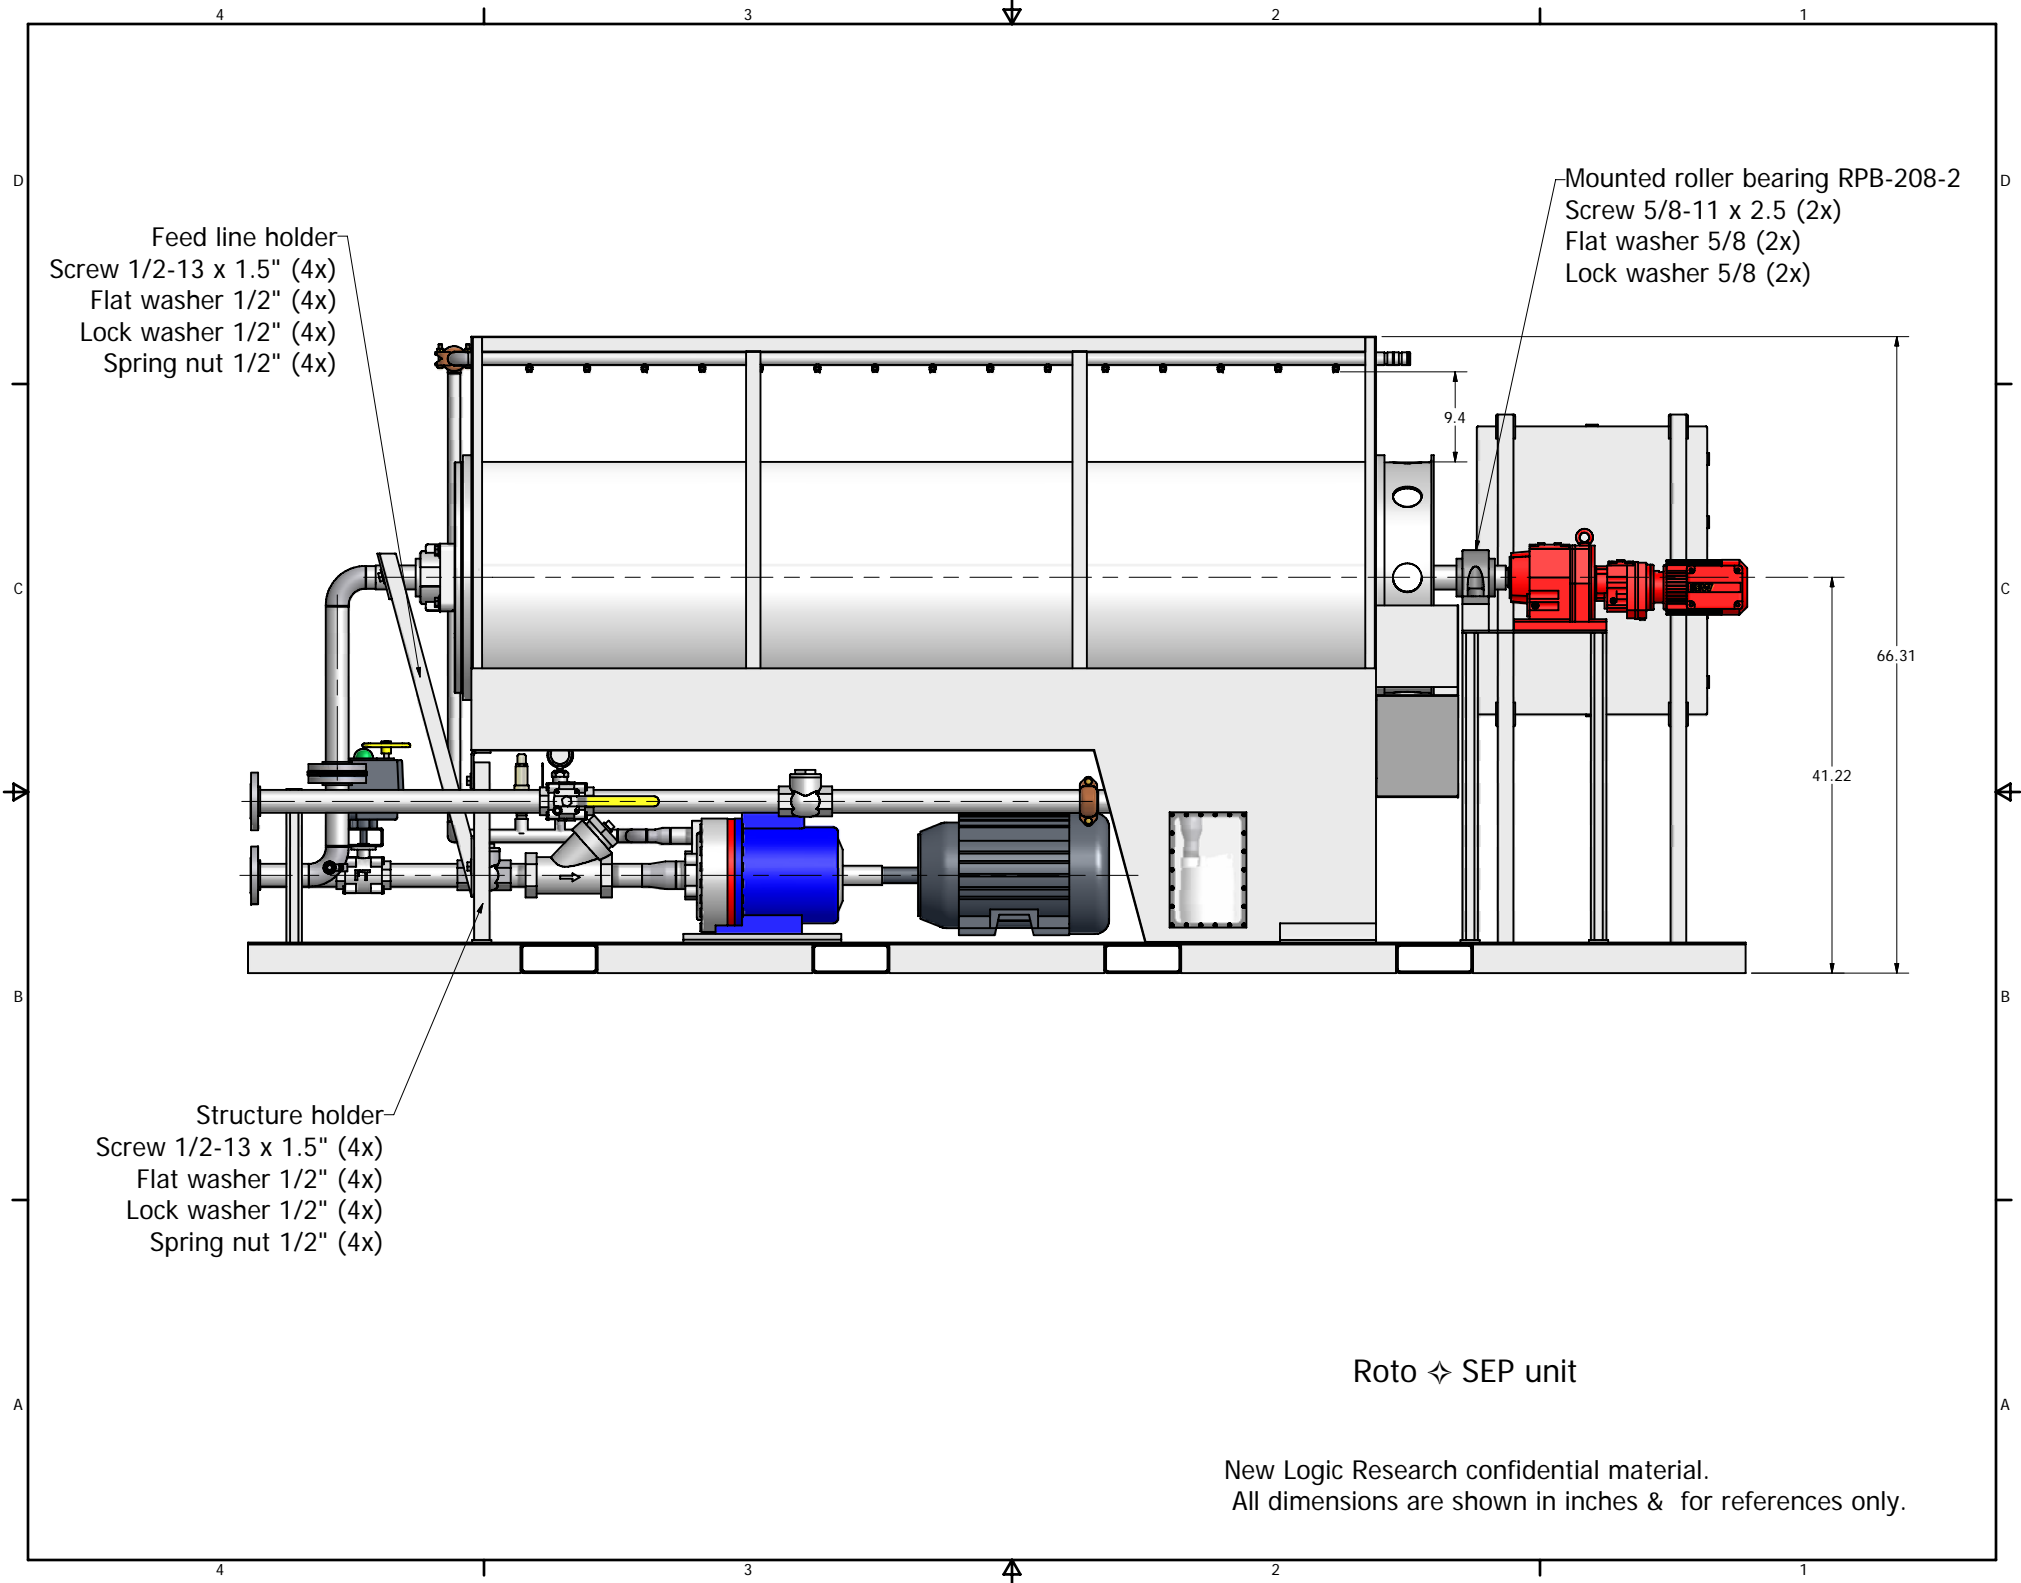

Hot water IN line

Structure assembly

Filter assembly

Sew-Eurodrive

Feed line

Acrylic window
Rubber gasket
Screw 1/4-20 x 1.0" (22x)
Flat washer 1/4 (22x)

Base assembly

Permeate line

Roto SEP unit

New Logic Research confidential material.
All dimensions are shown in inches & for references only.

New Logic Research confidential material.
 All dimensions are shown in inches & for references only.

Roto ⚡ SEP unit

New Logic Research confidential material.
 All dimensions are shown in inches & for references only.

Roto \diamond SEP unit

New Logic Research confidential material.
 All dimensions are shown in inches & for references only.