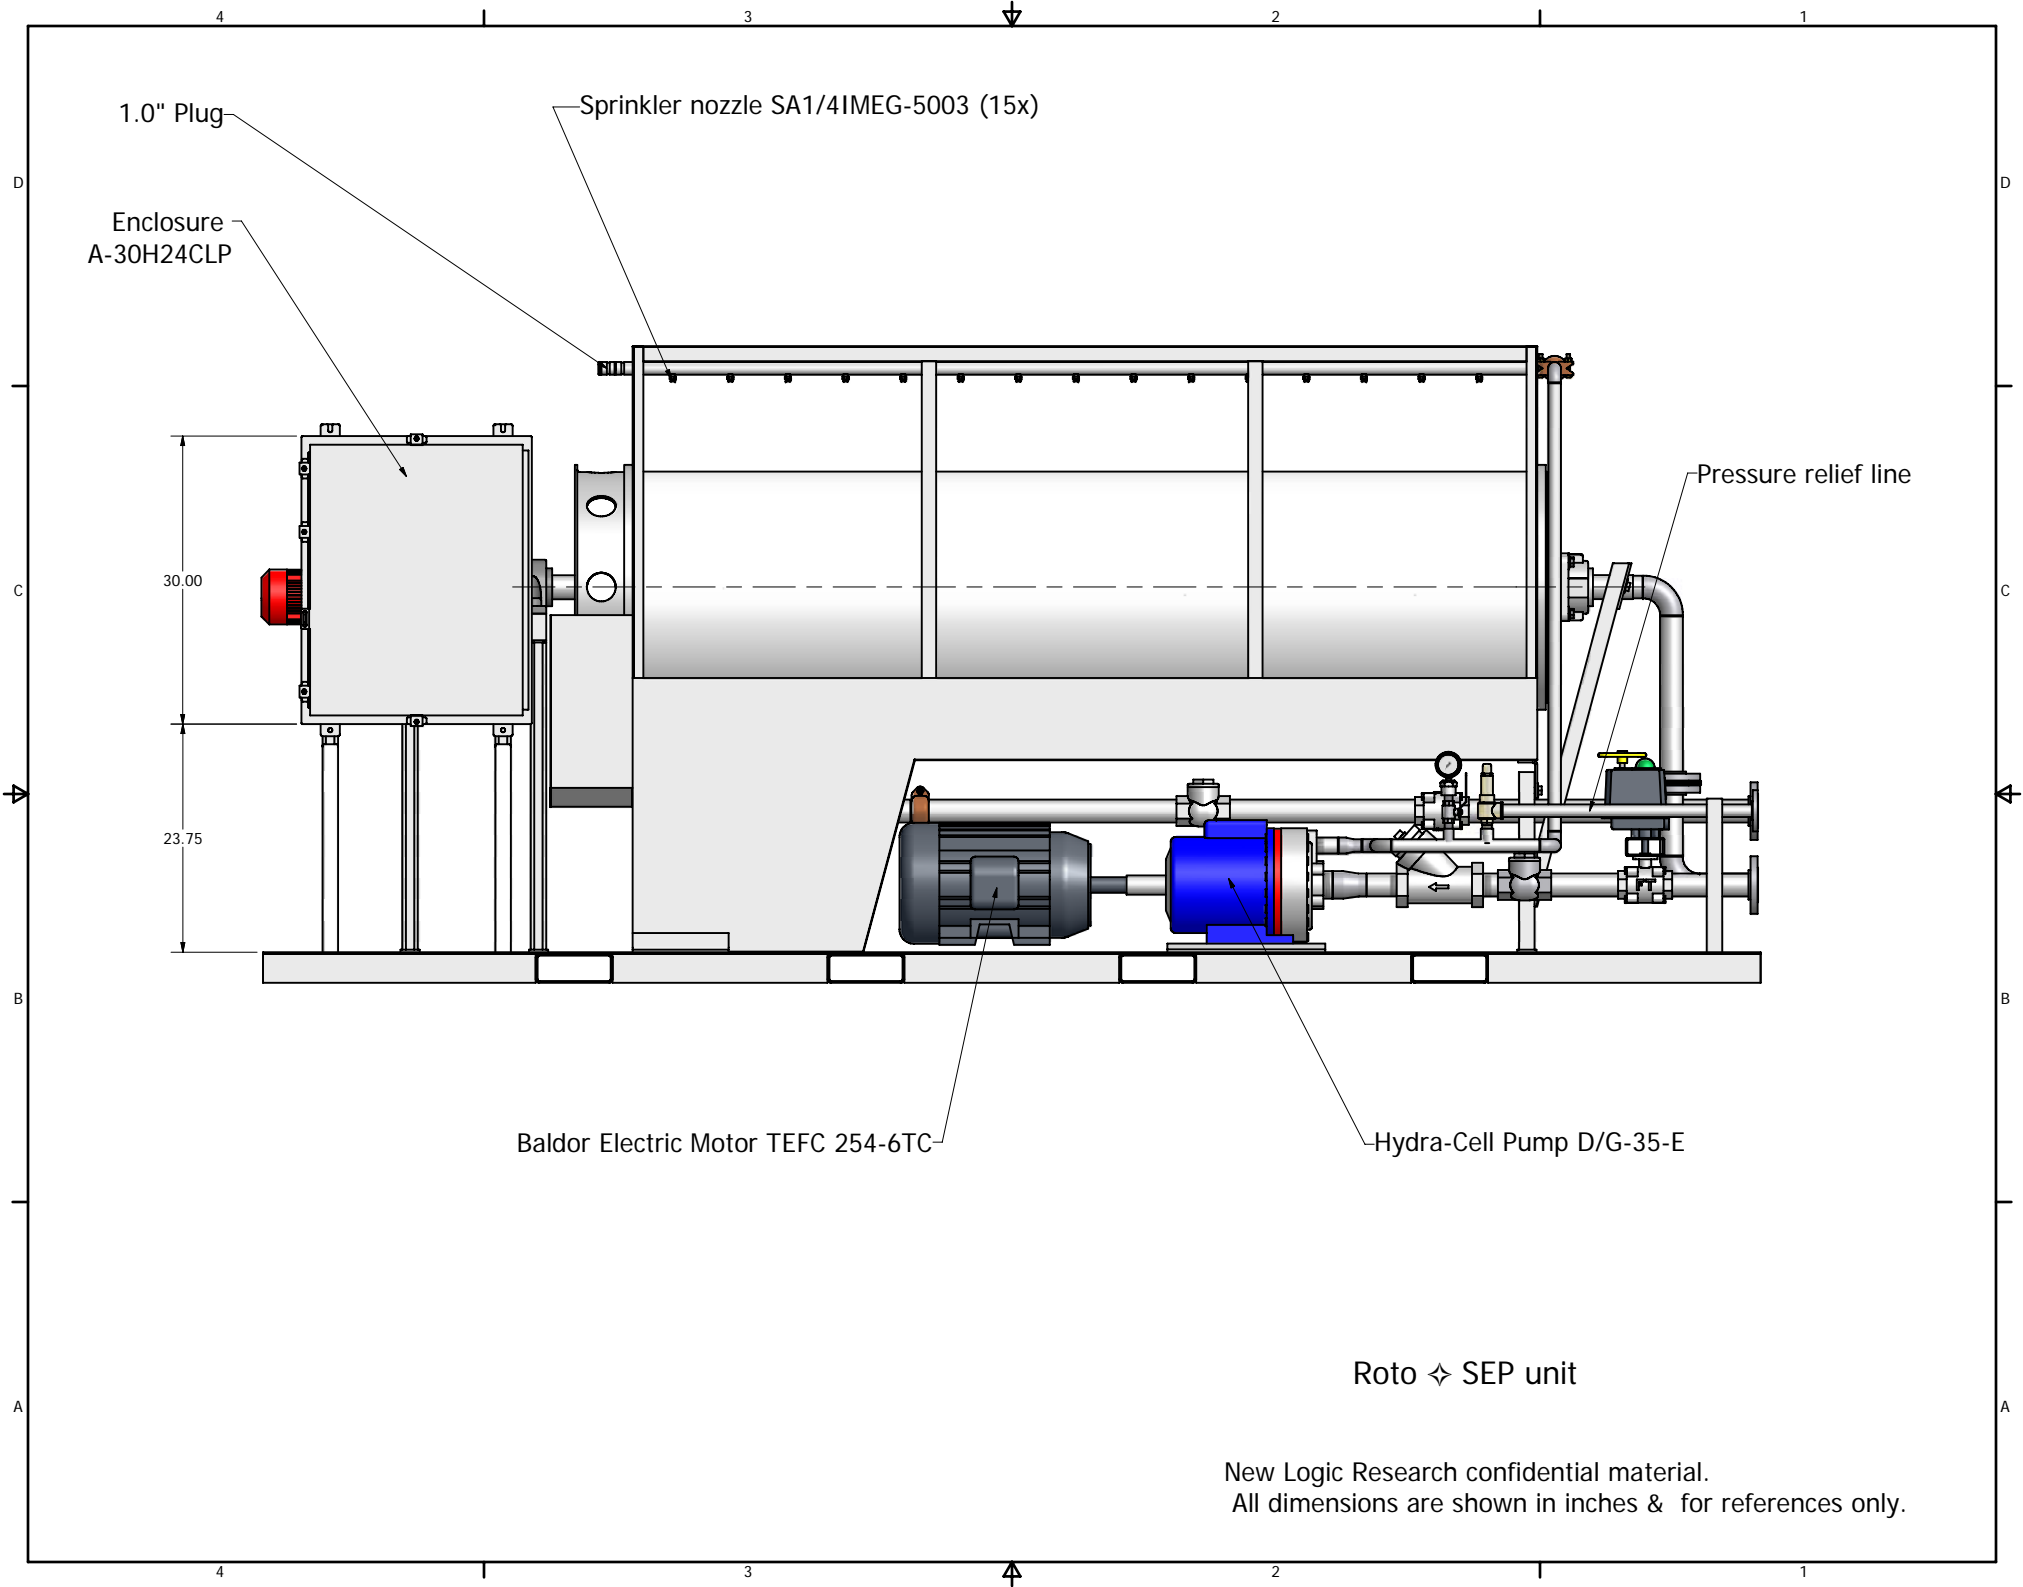

Hot water IN line

Structure assembly

Filter assembly

Sew-Eurodrive

Feed line

Acrylic window
Rubber gasket
Screw 1/4-20 x 1.0" (22x)
Flat washer 1/4 (22x)

Base assembly

Permeate line

Roto SEP unit

New Logic Research confidential material.
All dimensions are shown in inches & for references only.

New Logic Research confidential material.
 All dimensions are shown in inches & for references only.

Roto ⚡ SEP unit

New Logic Research confidential material.
 All dimensions are shown in inches & for references only.

Roto \diamond SEP unit

New Logic Research confidential material.
 All dimensions are shown in inches & for references only.