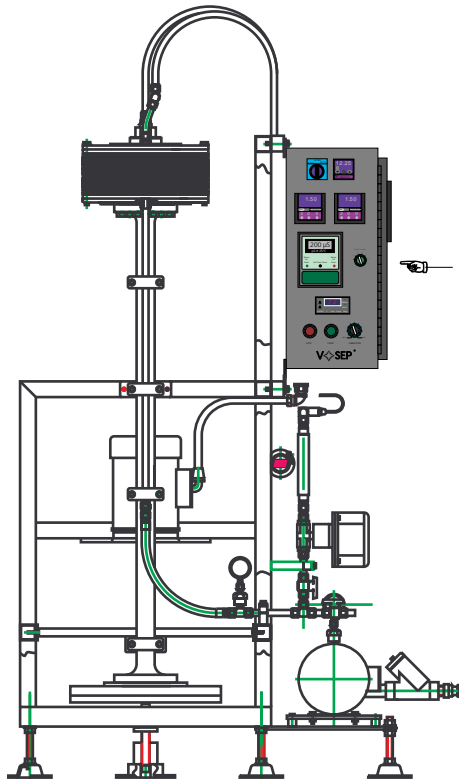

Series P-50 Unit Set up

CE Approved with added Devices

V-SEP
Series P-50

Single Pass
Operation

Power Supply Diagram

	
1295 67th Street, Emeryville, CA 94608 (510) 655-7305	
P-50 Machine	Figure 3.0
CE Approved P-50 V-SEP Machine	06/01/03