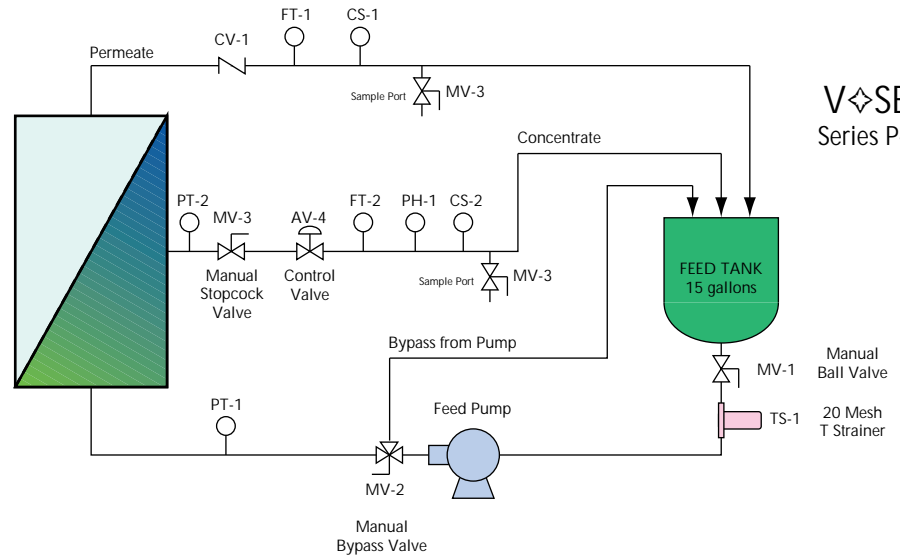

Series P-50 Unit Set up

CE Approved with added Devices

V-SEP
Series P-50

Single Pass
Operation

Power Supply Diagram

	
1295 67th Street, Emeryville, CA 94608 (510) 655-7305	
P-50 Machine	Figure 3.0
CE Approved P-50 V-SEP Machine	06/01/03