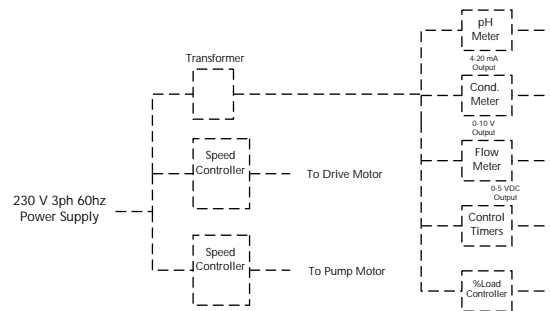

Series P-50 Unit Set up

CE Approved with added Devices

V-SEP
Series P-50

Single Pass
Operation

Power Supply Diagram

	
1295 67th Street, Emeryville, CA 94608 (510) 655-7305	
P-50 Machine	Figure 3.0
CE Approved P-50 V-SEP Machine	06/01/03