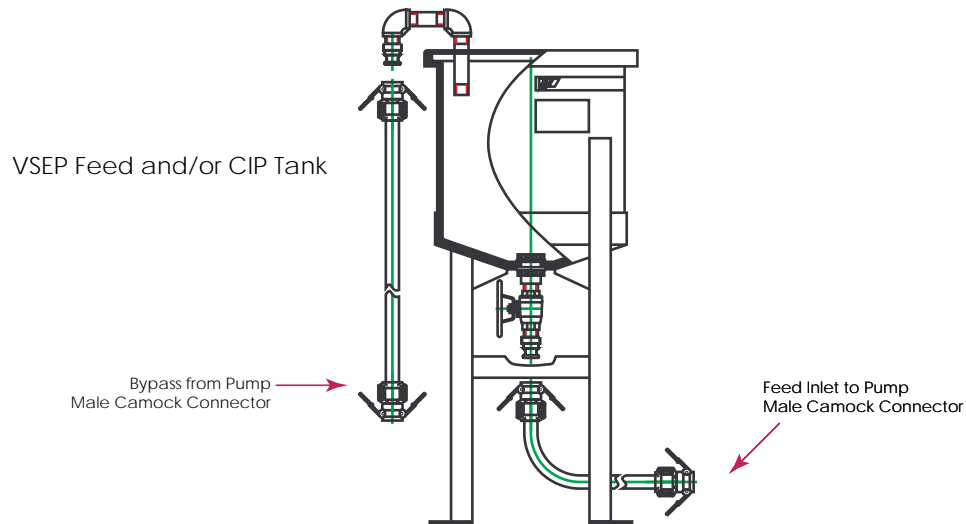

VSEP Series P-50 Footprint Drawing
(Tank not Shown)

VSEP Series LP P&ID Drawing

VSEP Feed and/or CIP Tank

 NEW LOGIC 1295 67th Street, Emeryville, CA 94608 (510) 655-7305	
P-50 Machine	Figure 3.0
CE Approved P-50 VSEP Machine	06/01/03