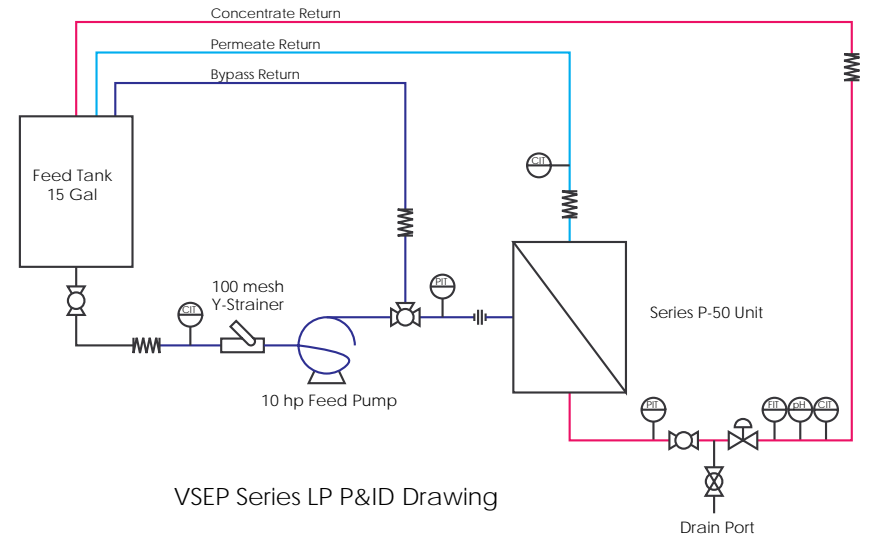

VSEP Series P-50 Footprint Drawing
(Tank not Shown)

VSEP Series LP P&ID Drawing

VSEP Feed and/or CIP Tank

 NEW LOGIC 1295 67th Street, Emeryville, CA 94608 (510) 655-7305	
P-50 Machine	Figure 3.0
CE Approved P-50 VSEP Machine	06/01/03